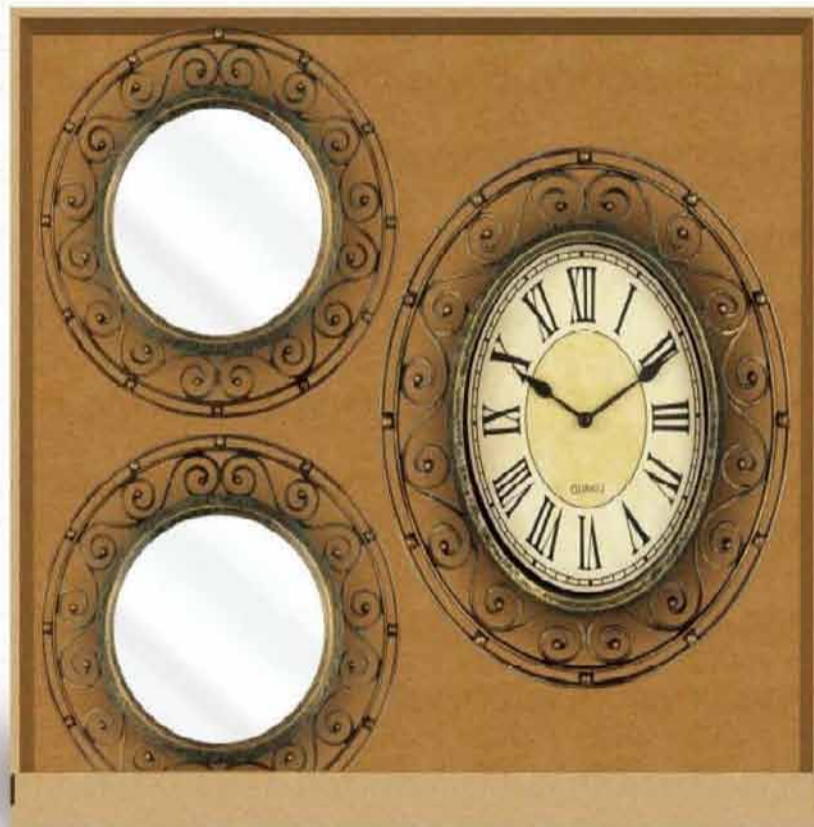

## Mirrors & Clock

CLOCK SIZE: 30.5×25.4×4.1CM  
MIRROR SIZE: 20.2×20.2×3.7CM  
MEAS:50.5×48.5×44.9CM  
PACKING:10SETS/CTN/0.11CBM

RC-893 B

RC-895 B

RC-895 A

RC-894 A

RC-894 B