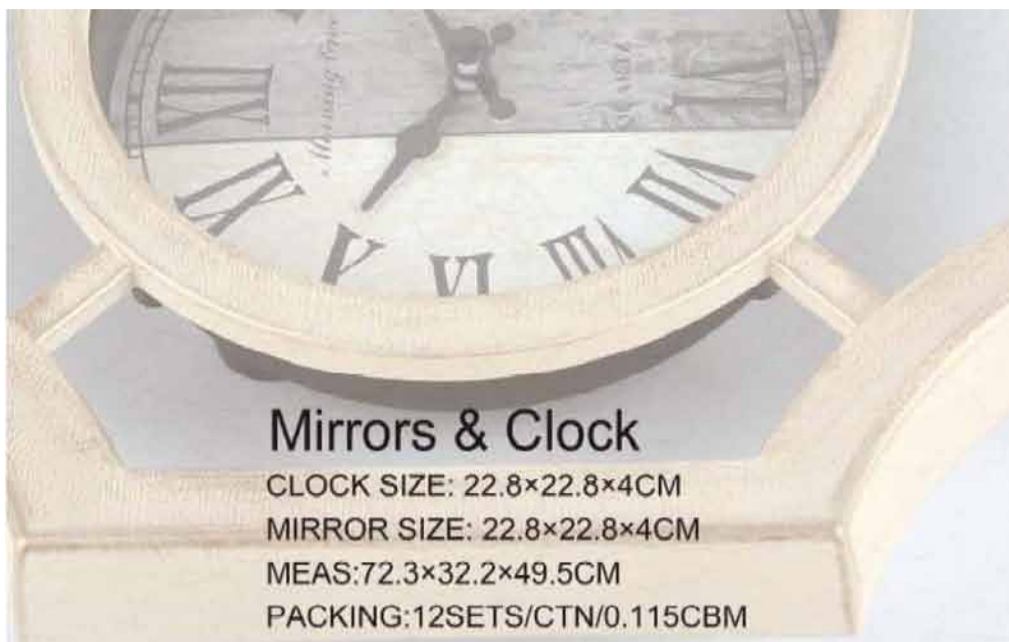

WALL CLOCK & ARTWARE

Fujian Dexiangzhijia Technology Co.,Ltd.

Address: No. 208 East Zaoyuan Road, Caoban Village, Jingcheng Town, Gaoxin District, Zhangzhou, Fujian, China 363601

Tel.: +86 181 0596 2836

Email: business@morningtime.net

Zhangzhou Gaoxin District Yunxishi Technology Co.,Ltd.

Address: No. 208 East Zaoyuan Road, Caoban Village, Jingcheng Town, Gaoxin District, Zhangzhou, Fujian, China 363601

http://www.morningtime.net

http://yunxishi.1688.com

RC-862 B