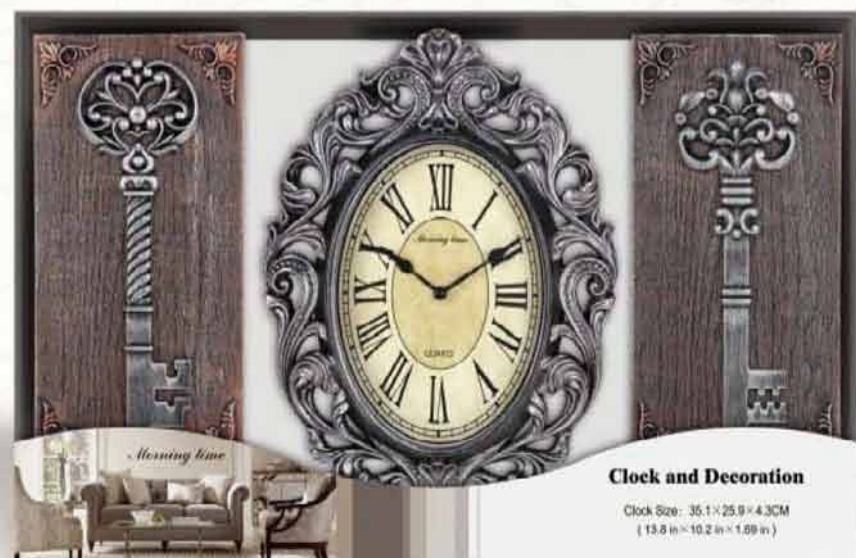

## Artware & Clock

CLOCK SIZE: 35.1x25.9x4.3CM

ARTWARE SIZE: 30.5x16x2.8CM

MEAS: 54x37.5x62.5CM

PACKING: 10SETS/CTN/0.127CBM

RC-823 A

RC-823 B

Attention: Sample image is for reference only, kindly take real sample as standard.