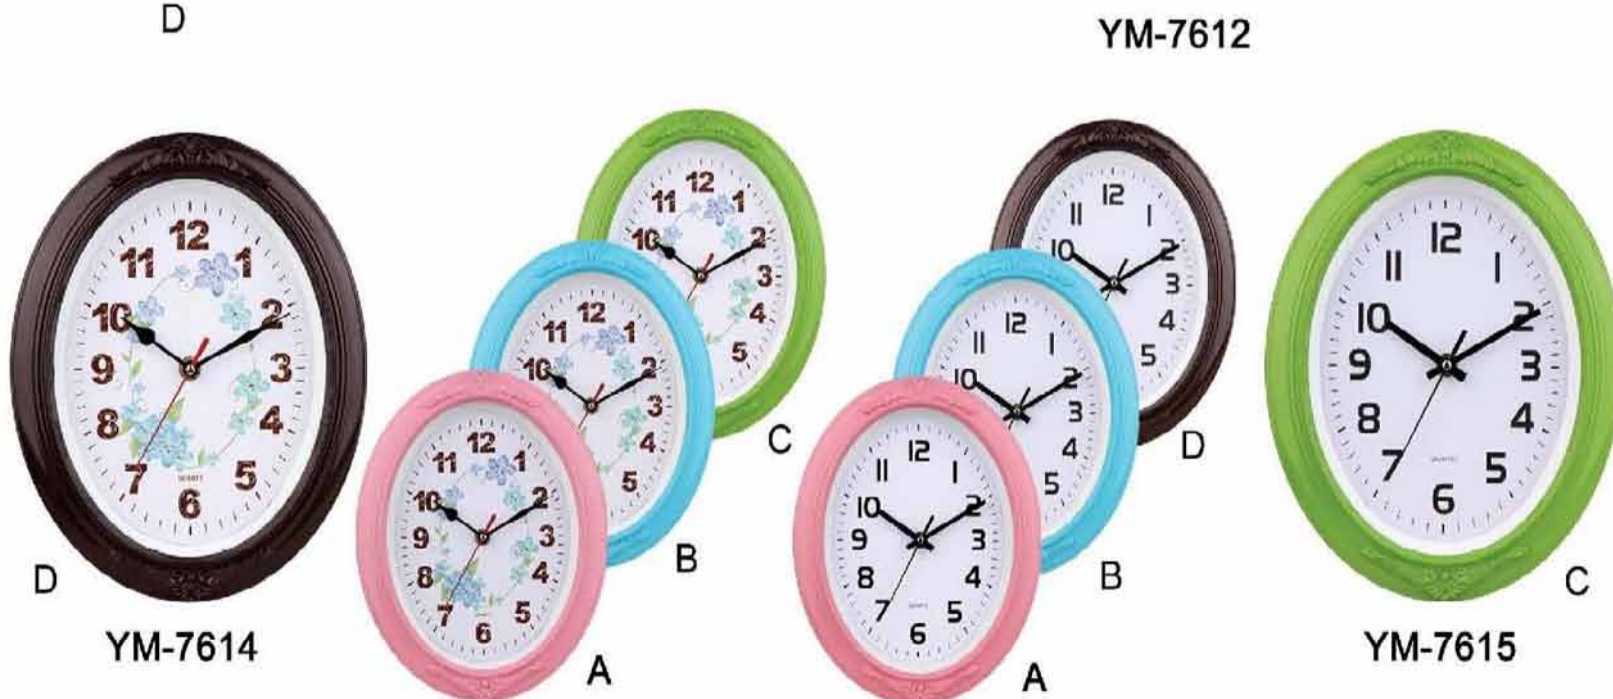

http://www.morningtime.net

http://yunxishi.1688.com

21

YM-7612	SIZE: 22.4×22.4×4.4CM	MEAS: 71×23.8×46.8CM	PACKING: 30PCS/CTN/0.079CBM
YM-7613	SIZE: 25.4×25.4×4.4CM	MEAS: 49×25.8×51CM	PACKING: 20PCS/CTN/0.06CBM
YM-7614 / YM-7615	SIZE: 22.7×27.5×3.8CM	MEAS: 41×24.2×57CM	PACKING: 20PCS/CTN/0.056CBM