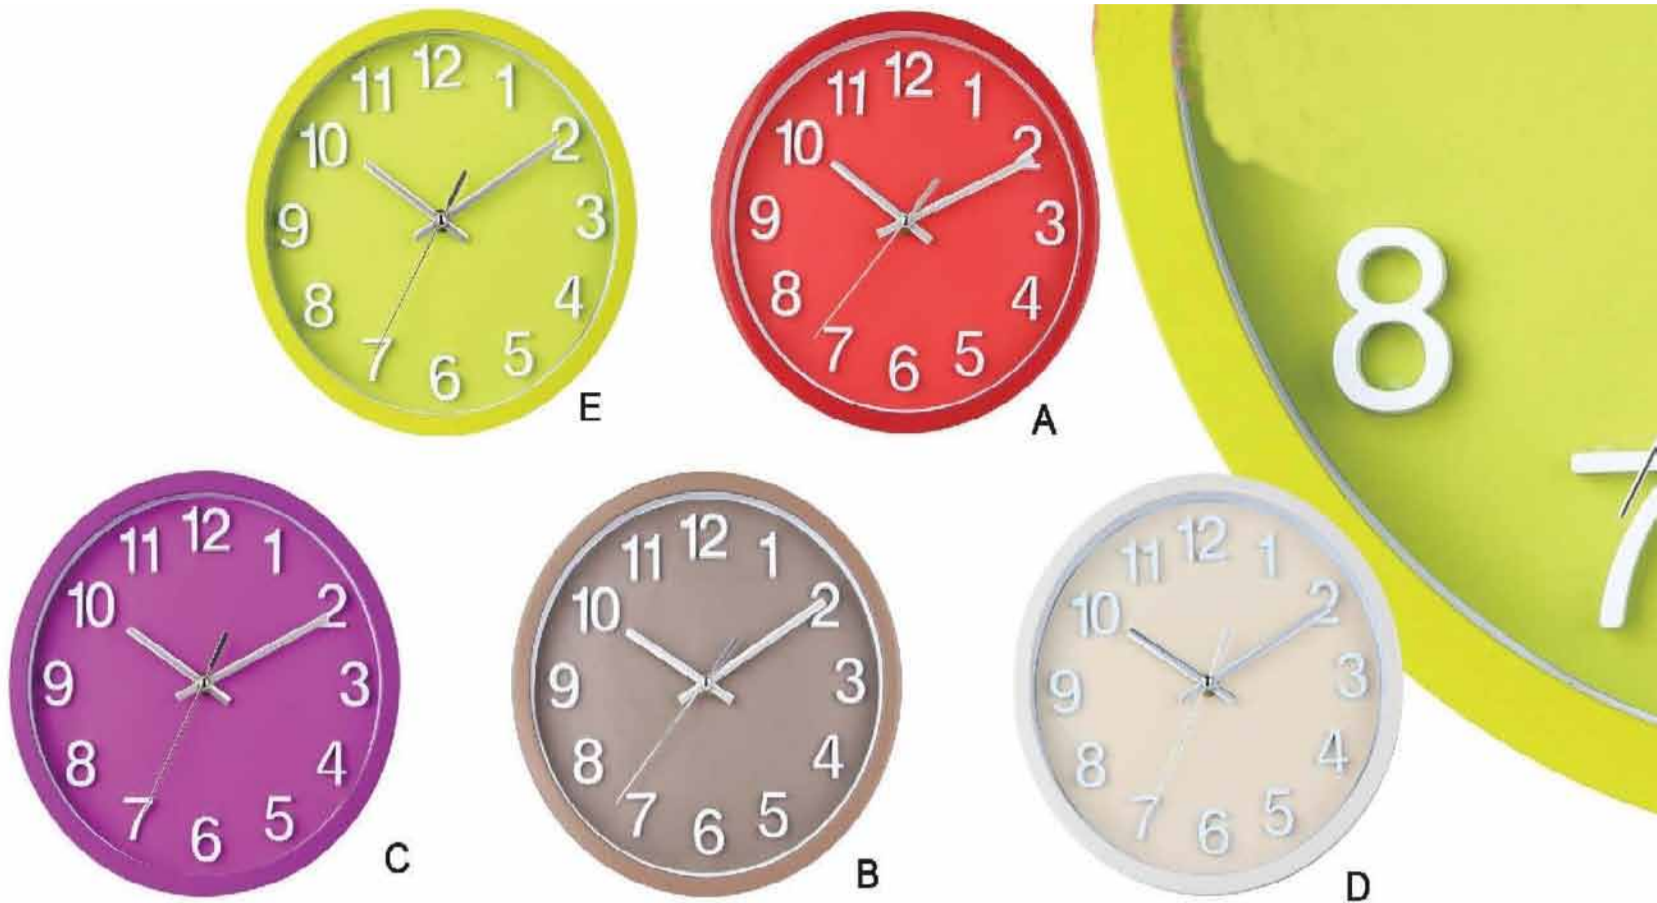

WALL CLOCK & ARTWARE

Fujian Dexiangzhijia Technology Co.,Ltd.

Address: No. 208 East Zaoyuan Road, Caoban Village, Jingcheng Town, Gaoxin District, Zhangzhou, Fujian, China 363601

Tel.: +86 181 0596 2836

Email: business@morningtime.net

Zhangzhou Gaoxin District Yunxishi Technology Co.,Ltd.

<http://www.morningtime.net>

<http://yunxishi.1688.com>

YM-7768