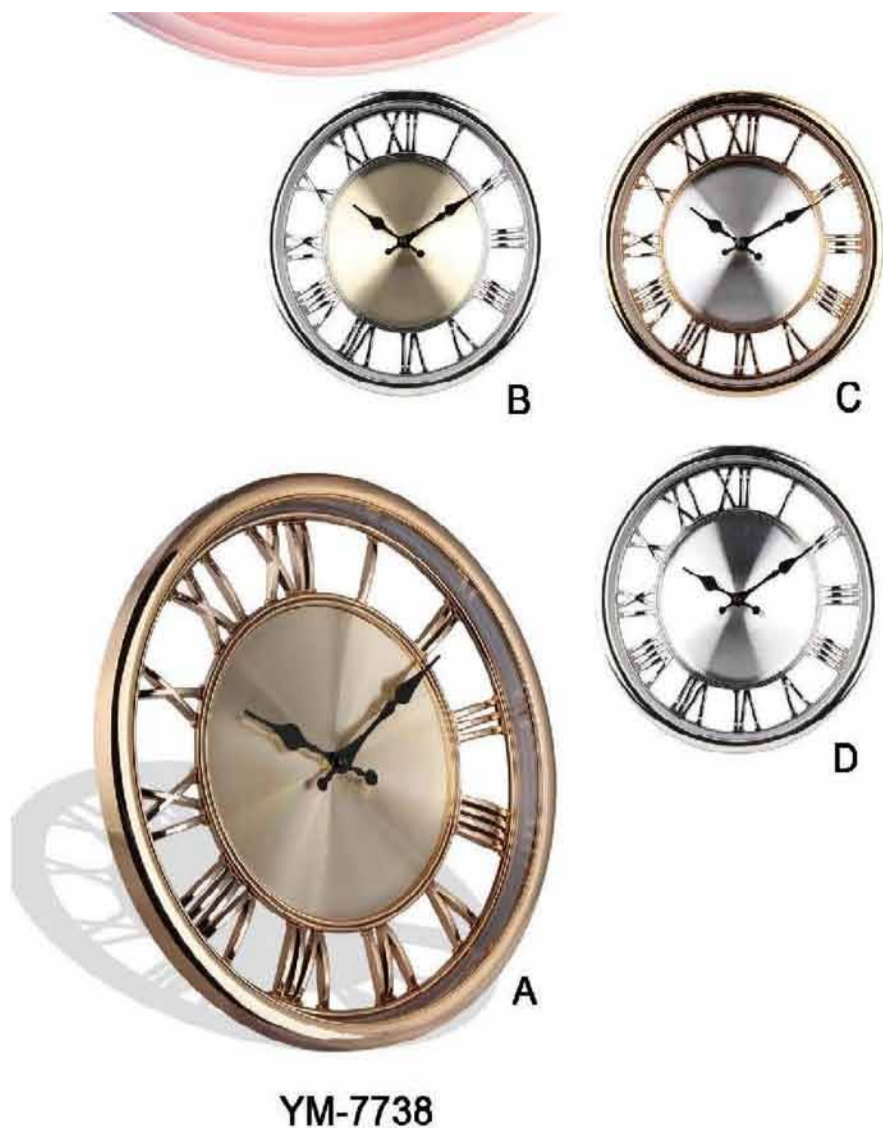

WALL CLOCK & ARTWARE

Fujian Dexiangzhijia Technology Co.,Ltd.

Address: No. 208 East Zaoyuan Road, Caoban Village, Jingcheng Town, Gaoxin District, Zhangzhou, Fujian, China 363601
Tel.: +86 181 0596 2836

Email: business@morningtime.net

Zhangzhou Gaoxin District Yunxishi Technology Co.,Ltd.

Address: No. 208 East Zaoyuan Road, Caoban Village, Jingcheng Town, Gaoxin District, Zhangzhou, Fujian, China 363601
Tel.: +86 181 0596 2836

Website: <http://www.morningtime.net>

Website: <http://yunxishi.1688.com>