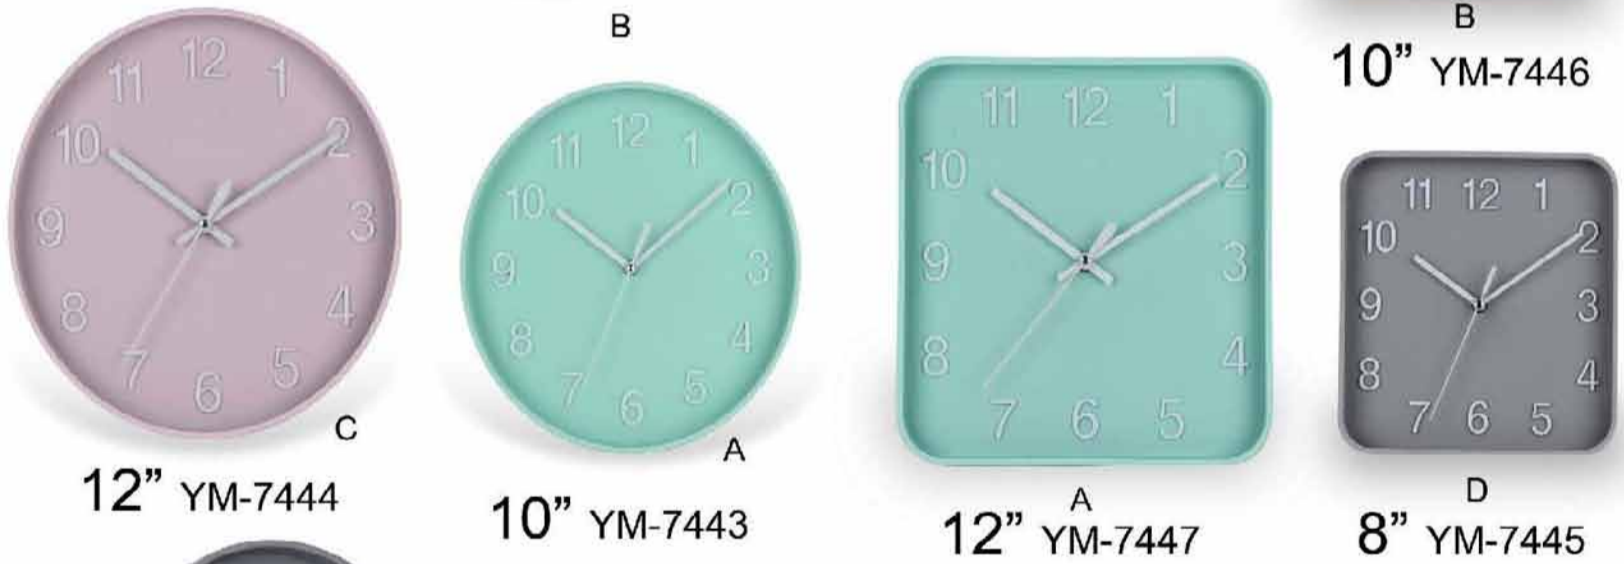

WALL CLOCK & ARTWARE

Fujian Dexiangzhijia Technology Co.,Ltd.

Address: No. 208 East Zaoyuan Road, Caoban Village, Jingcheng Town, Gaoxin District, Zhangzhou, Fujian, China 363601

Tel.: +86 181 0596 2836

Email: business@morningtime.net

Zhangzhou Gaoxin District Yunxishi Technology Co.,Ltd.

<http://www.morningtime.net> <http://yunxishi.1688.com>

8" YM-7442

11" YM-7441 SIZE: 27.8×27.8×4.6CM MEAS:53×30×59.3CM PACKING:20PCS/CTN/0.094CBM
8" YM-7442 / 7448 SIZE: 20×20×3.6CM MEAS:44×42×44.5CM PACKING:40PCS/CTN/0.082CBM
10" YM-7443 / 7449 SIZE: 25.4×25.4×3.7CM MEAS:43×27.6×54.3CM PACKING:20PCS/CTN/0.064CBM
12" YM-7444 SIZE: 30.5×30.5×4.2CM MEAS:49×32.7×33CM PACKING:10PCS/CTN/0.052CBM
8" YM-7445 SIZE: 19×19×3.6CM MEAS:42×41.5×41.7CM PACKING:40PCS/CTN/0.073CBM
10" YM-7446 SIZE: 24×24×3.7CM MEAS:43×26.2×51.7CM PACKING:20PCS/CTN/0.058CBM
12" YM-7447 SIZE: 29×29×4.2CM MEAS:48×31.2×31.5CM PACKING:10PCS/CTN/0.047CBM

Attention: Sample image is for reference only, kindly take real sample as standard.