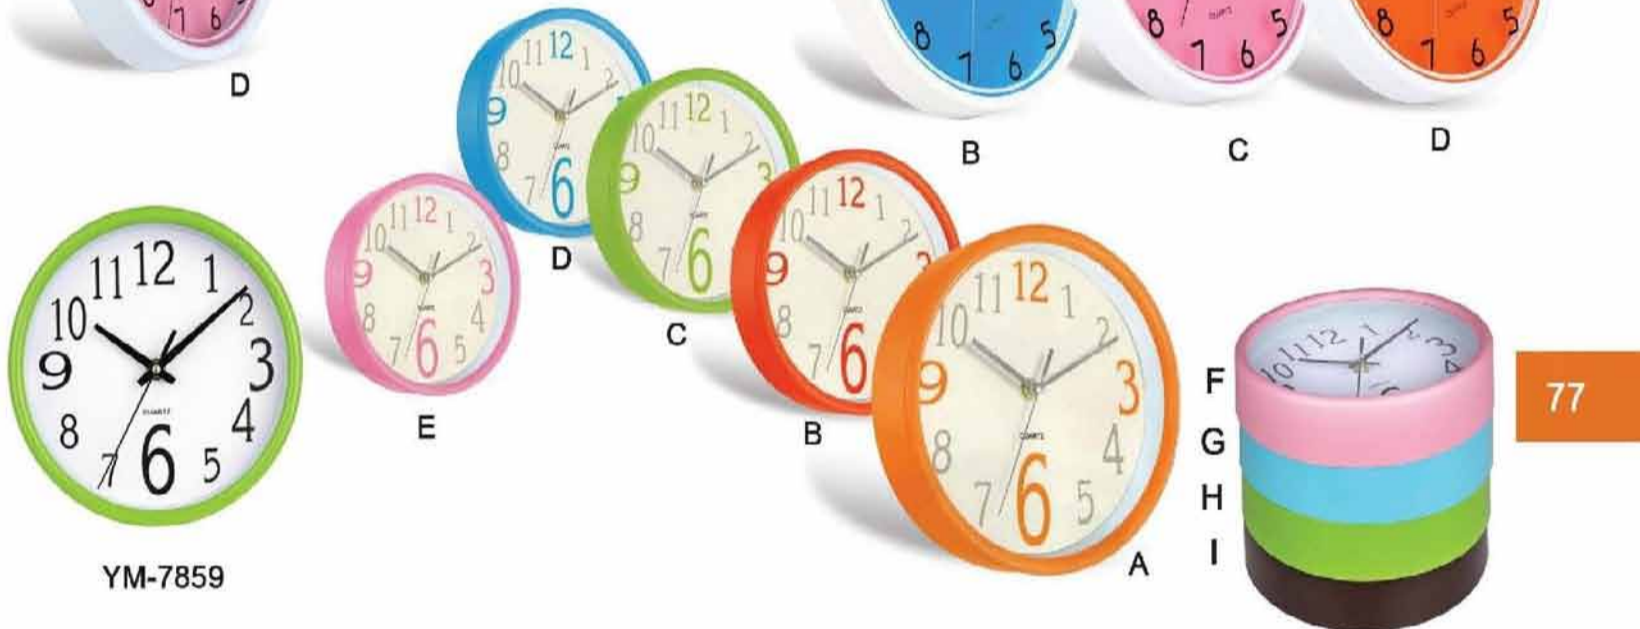

YM-7860

YM-7857	SIZE:20.2×20.2×5 CM	MEAS:55×42.5×42.5CM	PACKING:40PCS/CTN/0.099CBM
YM-7858	SINE:28×28×5CM	MEAS:55×29.3×29.5CM	PACKING:10PCS/CTN/0.05CBM
YM-7859	SIZE:20.2×20.2×5 CM	MEAS:55×42.5×42.5CM	PACKING:40PCS/CTN/0.099CBM
YM-7860	SINE:28×28×5CM	MEAS:55×29.3×29.5CM	PACKING:10PCS/CTN/0.05CBM