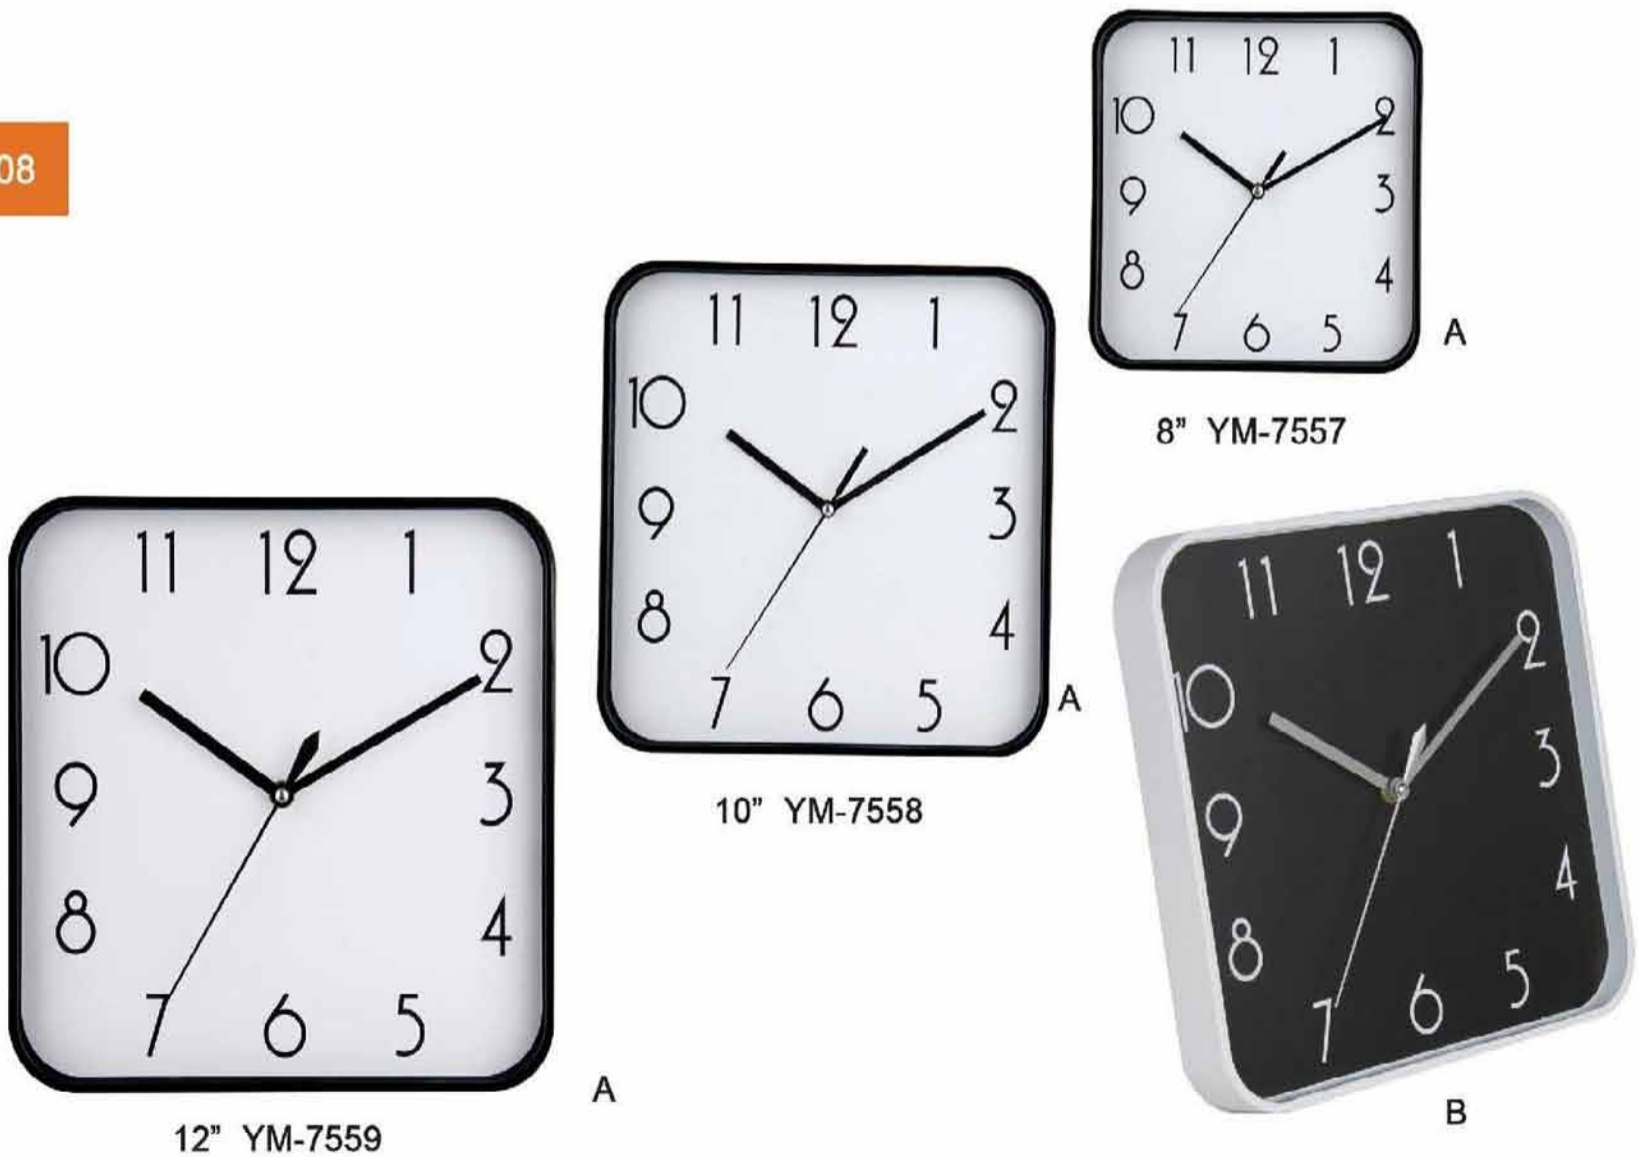

Tel.: +86 181 0596 2836

Email: business@morningtime.net

Zhangzhou Gaoxin District Yunxishi Technology Co.,Ltd.

<http://www.morningtime.net>

<http://yunxishi.1688.com>

08

8" YM-7555	SIZE: 20×20×3.6CM	MEAS:40.5×41.6×42CM	PACKING:40PCS/CTN/0.071CBM
10" YM-7556	SIZE: 25.4×25.4×3.7CM	MEAS:41.5×26.9×53CM	PACKING:20PCS/CTN/0.059CBM
8" YM-7557	SIZE: 20×20×3.6CM	MEAS:40.5×41.6×42CM	PACKING:40PCS/CTN/0.071CBM
10" YM-7558	SIZE: 24×24×3.7CM	MEAS:41.5×25.5×50CM	PACKING:20PCS/CTN/0.053CBM
12" YM-7559	SIZE: 29×29×4.2CM	MEAS:46.5×30.3×30.5CM	PACKING:10PCS/CTN/0.043CBM