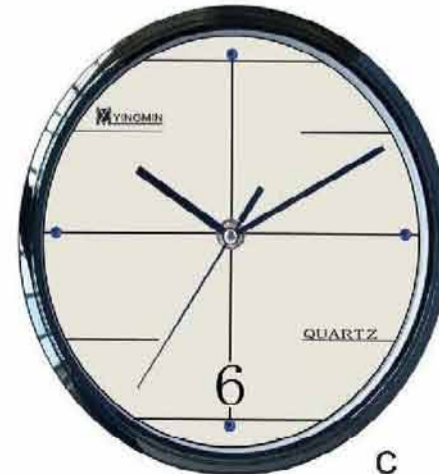

C

YM-7819 SIZE:25.4×25.4×4.4CM MEAS:49×26.7×53CM PACKING:20PCS/CTN/0.069CBM

YM-7820 SIZE:25.4×25.4×4.4CM MEAS:49×26.7×53CM PACKING:20PCS/CTN/0.069CBM

YM-7821 SIZE:28×28×4.6CM MEAS:51×29.3×29.8CM PACKING:10PCS/CTN/0.047CBM

YM-7822/7823/7824/7825 SIZE:24.5×24.5×4.4CM MEAS:49×25.8×51CM PACKING:20PCS/CTN/0.06CBM

Attention: Sample image is for reference only, kindly take real sample as standard.