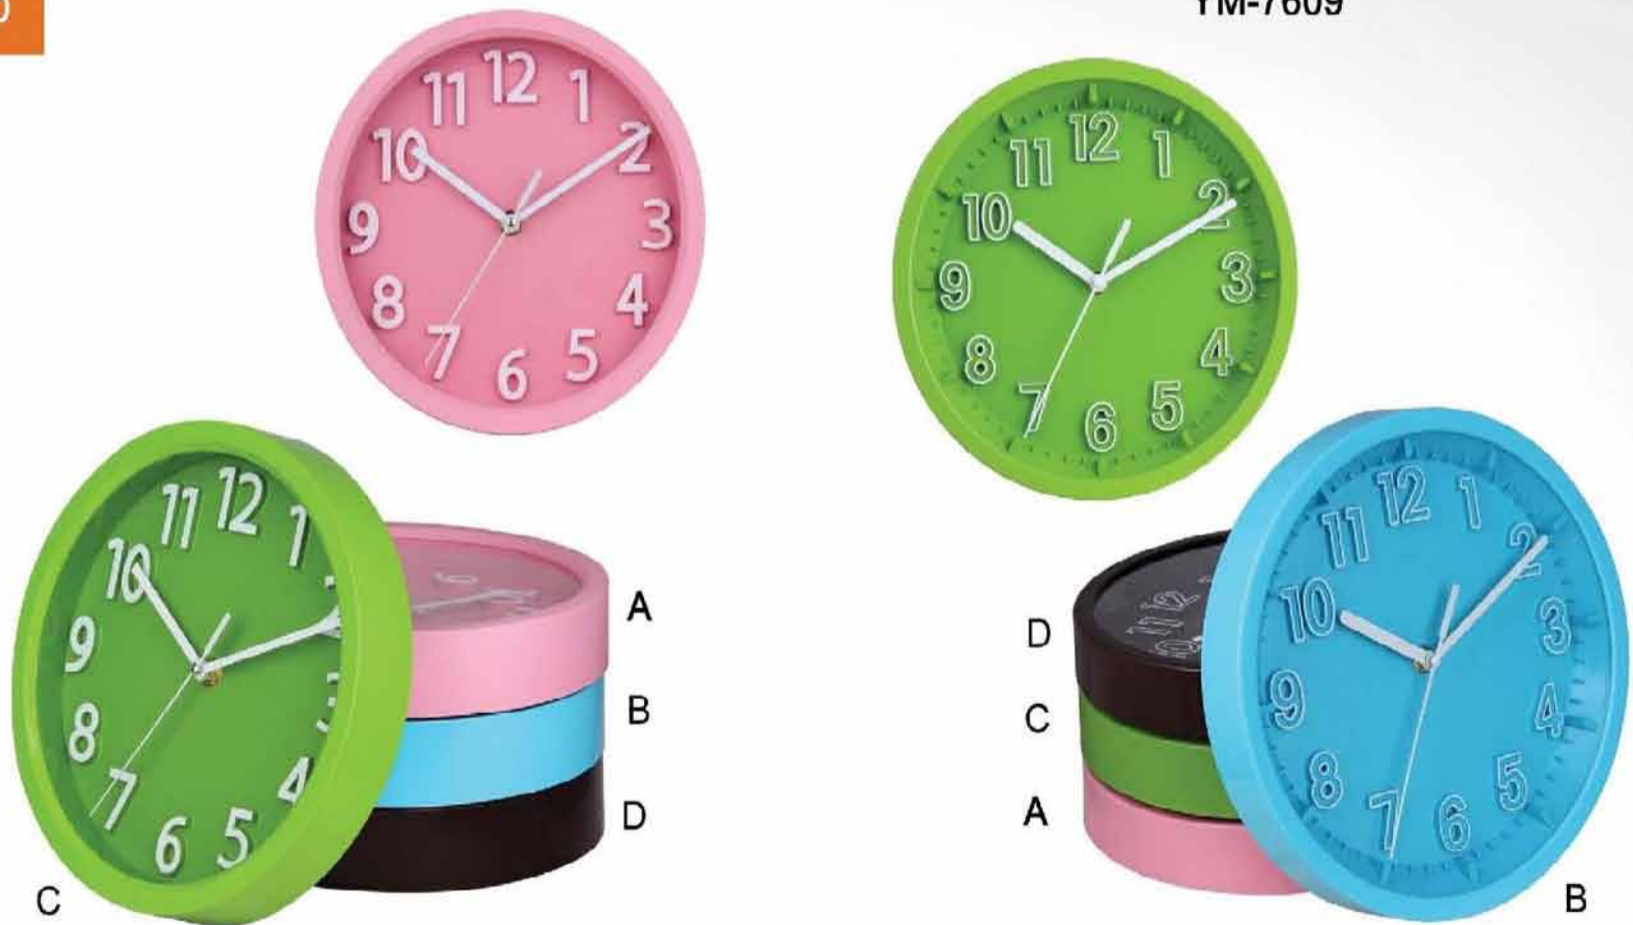

http://www.morningtime.net

http://yunxishi.1688.com

YM-7608

YM-7609

20

YM-7610

YM-7611

YM-7608	SIZE: 20.2×20.2×5CM	MEAS:55×42.5×42.5CM	PACKING:40PCS/CTN/0.099CBM
YM-7609	SIZE: 29.3×29.3×4.6CM	MEAS:49×31×31.2CM	PACKING:10PCS/CTN/0.047CBM
YM-7610	SIZE: 22.3×22.3×4.4CM	MEAS:49×47×47CM	PACKING:40PCS/CTN/0.11CBM
YM-7611	SIZE: 25.4×25.4×4.4CM	MEAS:49×26.7×53CM	PACKING:20PCS/CTN/0.07CBM