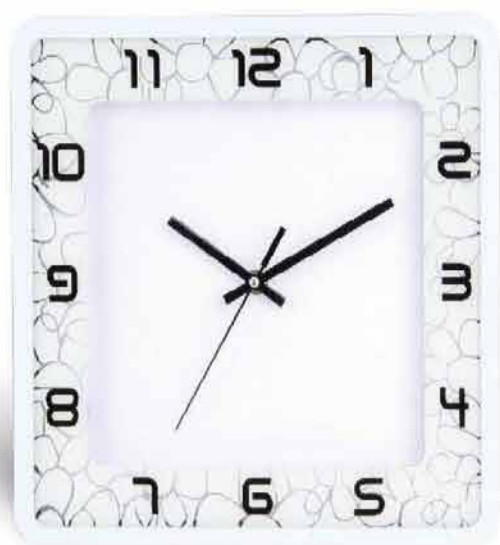

WALL CLOCK & ARTWARE

Fujian Dexiangzhijia Technology Co.,Ltd.

Address: No. 208 East Zaoyuan Road, Caoban Village, Jingcheng Town, Gaoxin District, Zhangzhou, Fujian, China 363601

Tel.: +86 181 0596 2836

Email: business@morningtime.net

Zhangzhou Gaoxin District Yunxishi Technology Co.,Ltd.

Address: No. 208 East Zaoyuan Road, Caoban Village, Jingcheng Town, Gaoxin District, Zhangzhou, Fujian, China 363601

http://www.morningtime.net

http://yunxishi.1688.com

YM-7756