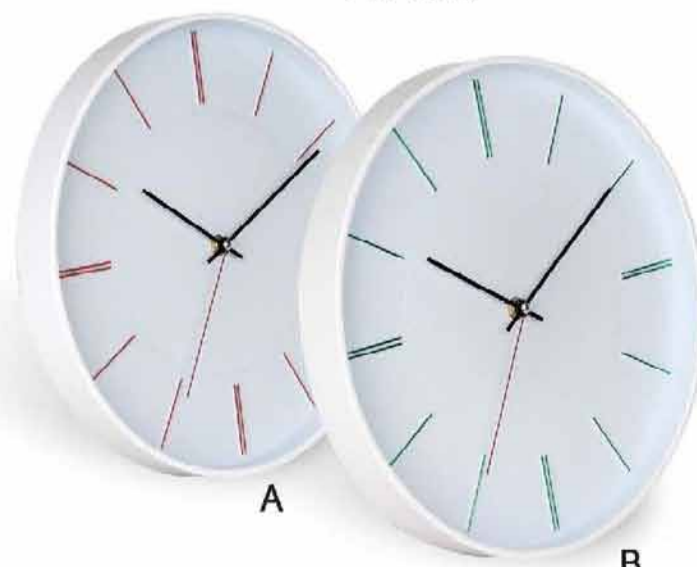

A

B

8" YM-7574	SIZE: 20×20×3.6CM	MEAS:40.5×41.6×42CM	PACKING:40PCS/CTN/0.071CBM
10" YM-7575	SIZE: 25.4×25.4×3.7CM	MEAS:41.5×26.9×53CM	PACKING:20PCS/CTN/0.059CBM
YM-7576	SIZE: 30.5×30.5×4.2CM	MEAS:46.5×31.8×32CM	PACKING:10PCS/CTN/0.047CBM
YM-7577	SIZE: 30.5×30.5×4.2CM	MEAS:46.5×31.8×32CM	PACKING:10PCS/CTN/0.047CBM