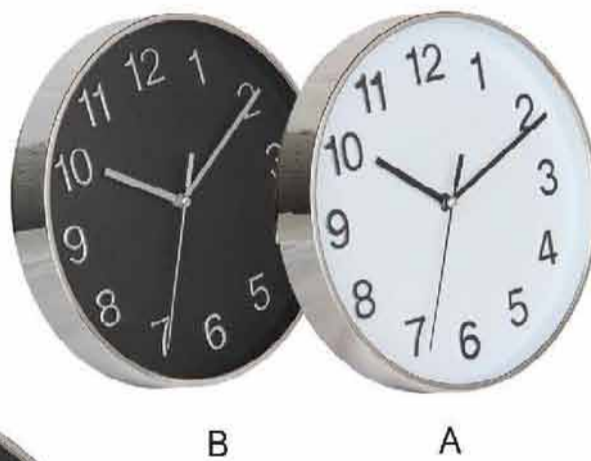

http://www.morningtime.net

http://yunxishi.1688.com

06

12" YM-7550

10" YM-7549

8" YM-7548

YM-7547	SIZE: 30.5×30.5×4.2CM	MEAS:46.5×31.8×32CM	PACKING:10PCS/CTN/0.047CBM
8" YM-7548	SIZE: 20×20×3.6CM	MEAS:40.5×41.6×42CM	PACKING:40PCS/CTN/0.071CBM
10" YM-7549	SIZE: 25.4×25.4×3.7CM	MEAS:41.5×26.9×53CM	PACKING:20PCS/CTN/0.059CBM
12" YM-7550	SIZE: 30.5×30.5×4.2CM	MEAS:46.5×31.8×32CM	PACKING:10PCS/CTN/0.047CBM