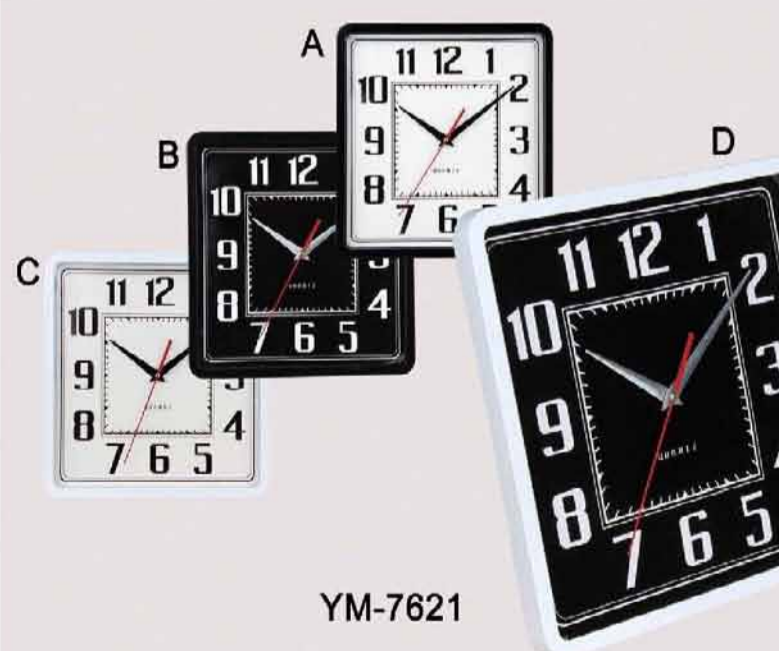

YM-7616

YM-7617

YM-7618

YM-7619

YM-7620

YM-7621

YM-7616 SIZE: 35.2×26.7×4.1CM MEAS:45.5×28×36.8CM PACKING:10PCS/CTN/0.0464CBM
 YM-7617 / YM-7618 SIZE: 30.2×30.2×4.3CM MEAS:47.5×31.6×32CM PACKING:10PCS/CTN/0.048CBM
 YM-7619 SIZE: 26×26×4.2CM MEAS:48×27.2×54CM PACKING:20PCS/CTN/0.071CBM
 YM-7620 SIZE: 30.5×30.5×4.3CM MEAS:48×31.8×32.3CM PACKING:10PCS/CTN/0.05CBM
 YM-7621 SIZE: 28×28×4CM MEAS:42×29.5×58CM PACKING:20PCS/CTN/0.071CBM