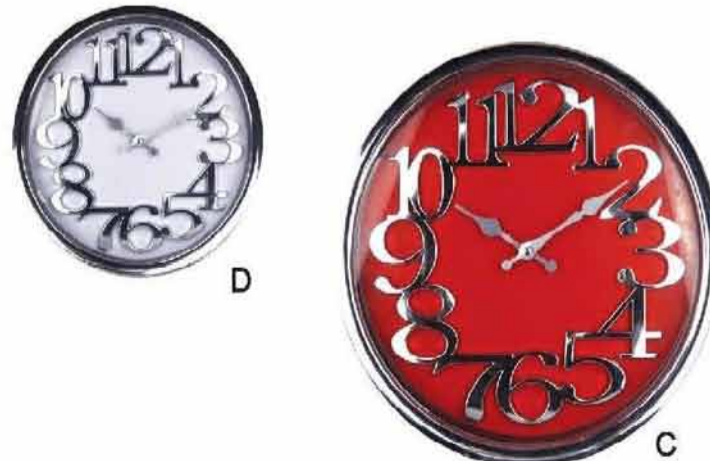

D

D

C

YM-7775

YM-7776

YM-7773	SIZE:35.5×35.5×7.2 CM	MEAS:46×37×74CM	PACKING:12PCS/CTN/0.126CBM
YM-7774	SIZE:35.5×35.5×7.2 CM	MEAS:46×37×74CM	PACKING:12PCS/CTN/0.126CBM
YM-7775	SIZE:30.5×30.5×4.3 CM	MEAS:48×31.8×32.3CM	PACKING:10PCS/CTN/0.05CBM
YM-7776	SIZE:30.5×30.5×4.5 CM	MEAS:50×31.8×32.3CM	PACKING:10PCS/CTN/0.051CBM