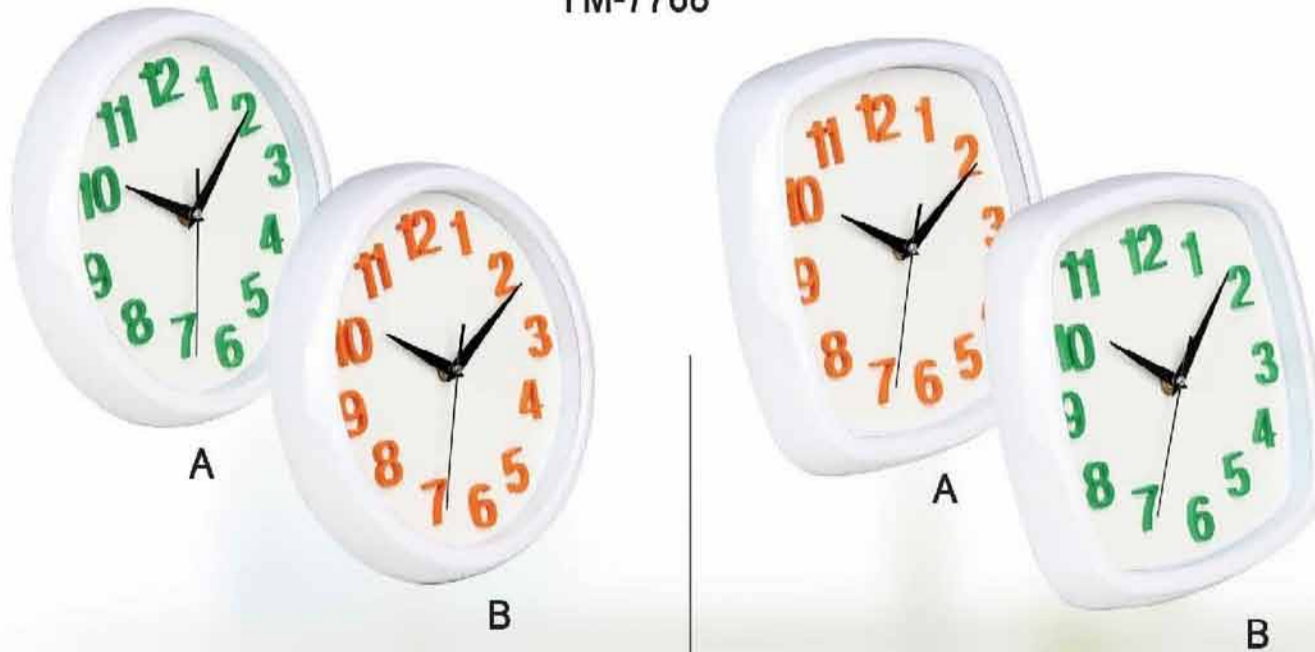

YM-7769

YM-7770