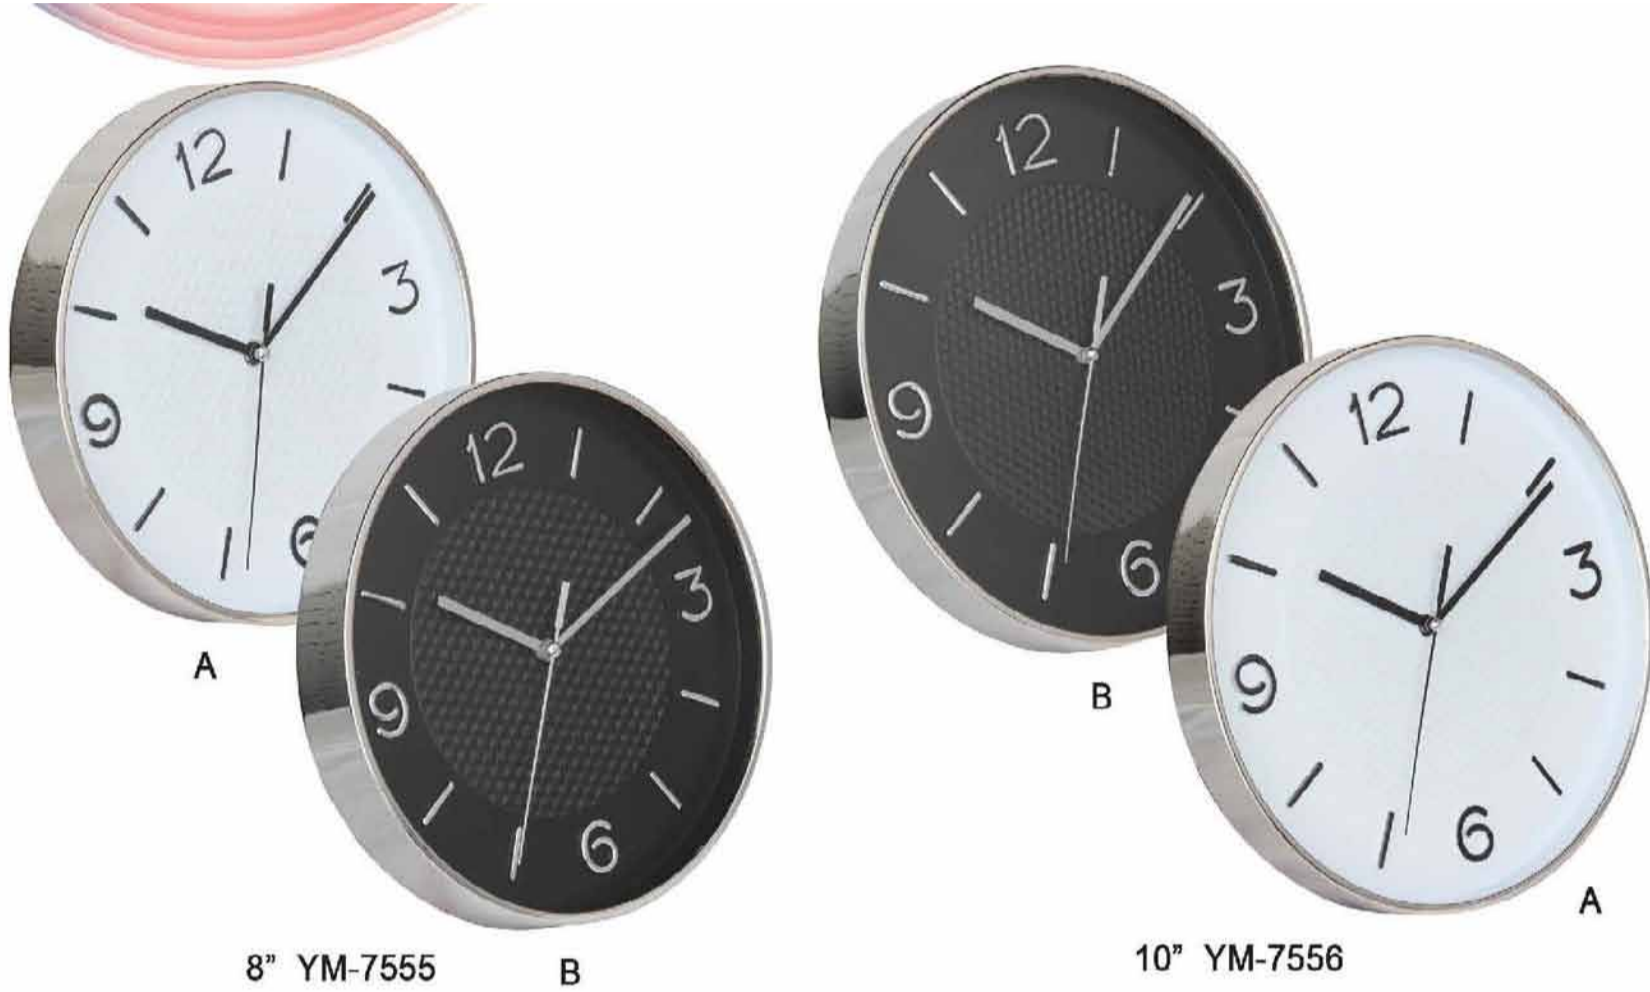

WALL CLOCK & ARTWARE

Fujian Dexiangzhijia Technology Co.,Ltd.

Address: No. 208 East Zaoyuan Road, Caoban Village, Jingcheng Town, Gaoxin District, Zhangzhou, Fujian, China 363601

Tel.: +86 181 0596 2836

Email: business@morningtime.net

Zhangzhou Gaoxin District Yunxishi Technology Co.,Ltd.

<http://www.morningtime.net>

<http://yunxishi.1688.com>