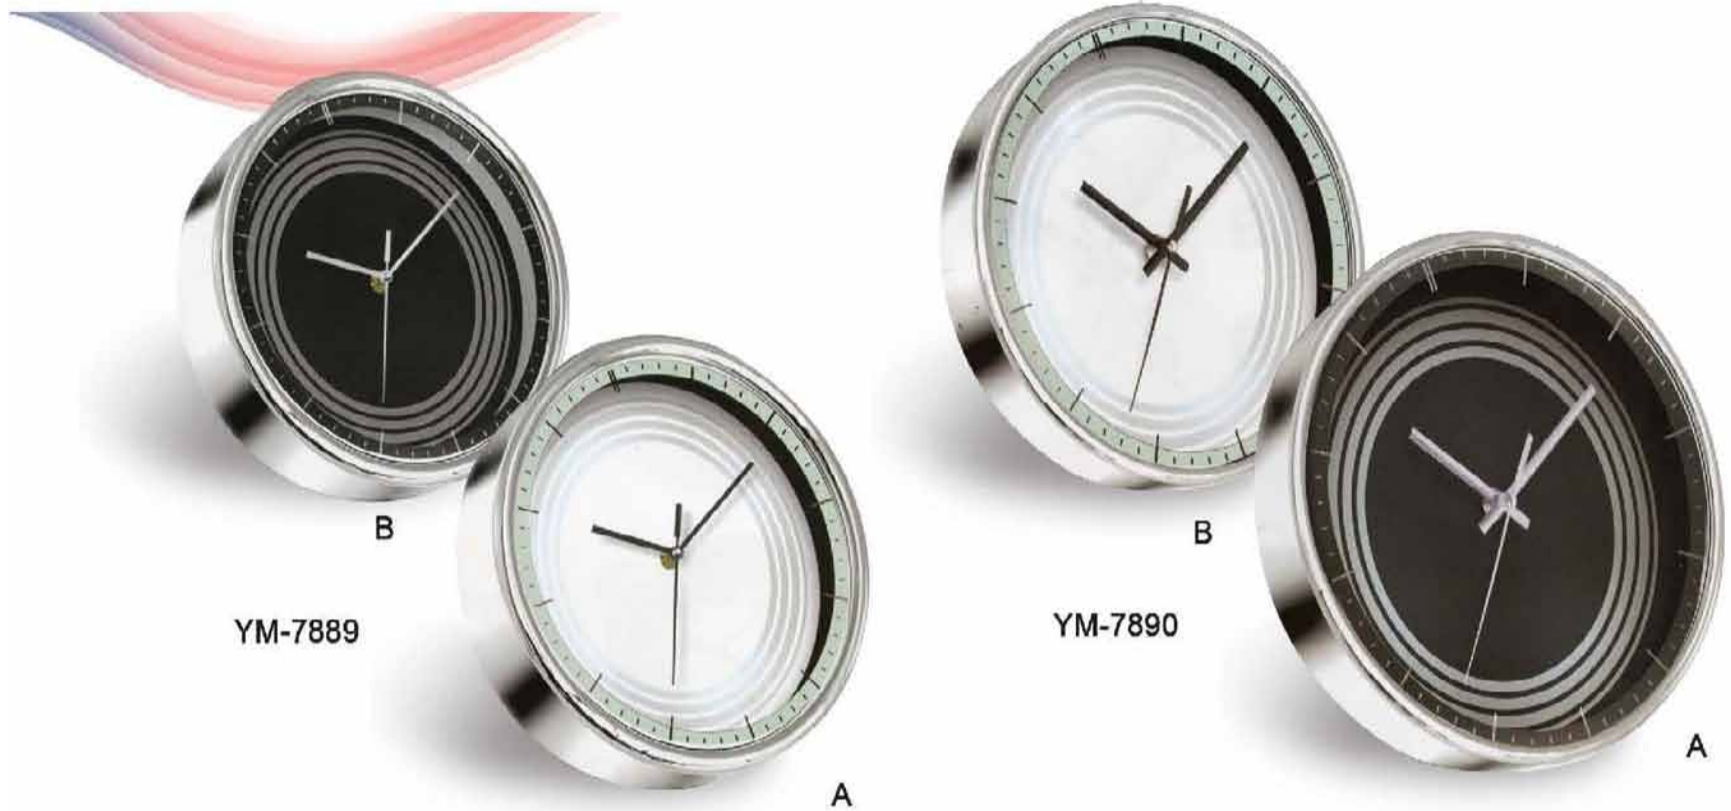

WALL CLOCK & ARTWARE

Fujian Dexiangzhijia Technology Co.,Ltd.

Address: No. 208 East Zaoyuan Road, Caoban Village, Jingcheng Town, Gaoxin District, Zhangzhou, Fujian, China 363601

Tel.: +86 181 0596 2836

Email: business@morningtime.net

Zhangzhou Gaoxin District Yunxishi Technology Co.,Ltd.

<http://www.morningtime.net> <http://yunxishi.1688.com>

YM-7889

YM-7890