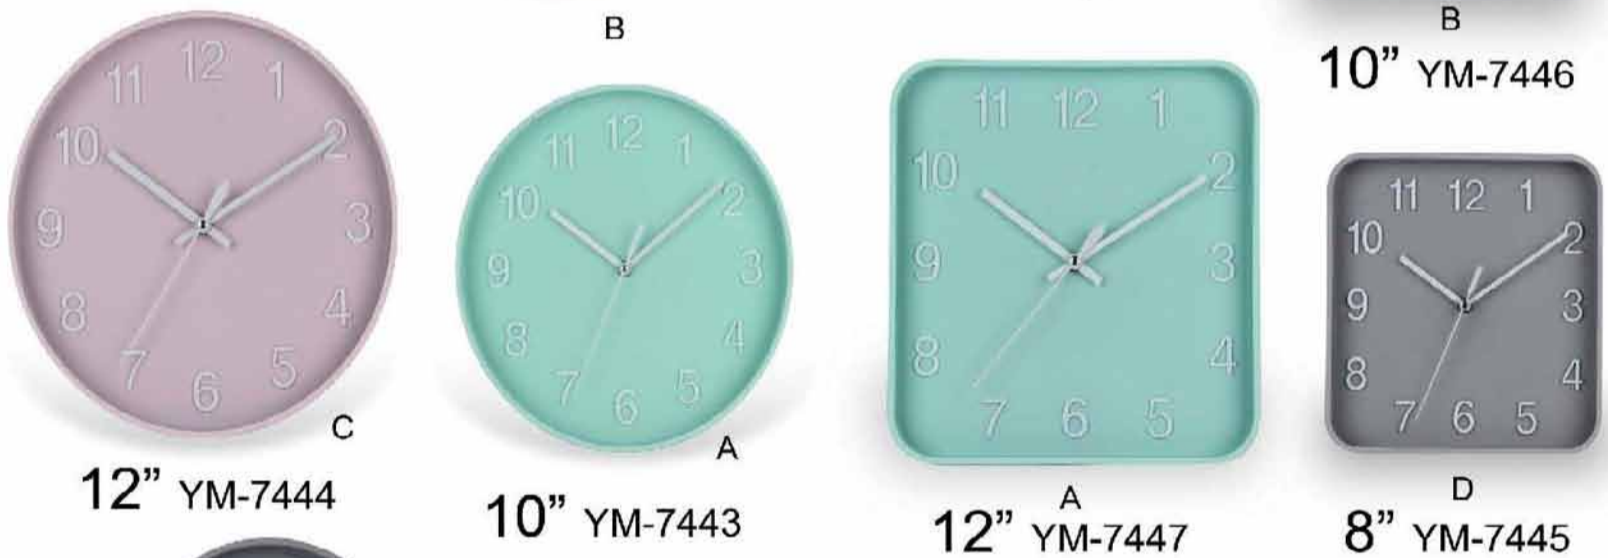

WALL CLOCK & ARTWARE

Fujian Dexiangzhijia Technology Co.,Ltd.

Address: No. 208 East Zaoyuan Road, Caoban Village, Jingcheng Town, Gaoxin District, Zhangzhou, Fujian, China 363601

Tel.: +86 181 0596 2836

Email: business@morningtime.net

Zhangzhou Gaoxin District Yunxishi Technology Co.,Ltd.

Address: Gaoxin District, Zhangzhou, Fujian, China 363601

http://www.morningtime.net

http://yunxishi.1688.com

C

11" YM-7441	SIZE: 27.8×27.8×4.6CM	MEAS:53×30×59.3CM	PACKING:20PCS/CTN/0.094CBM
8" YM-7442 / 7448	SIZE: 20×20×3.6CM	MEAS:44×42×44.5CM	PACKING:40PCS/CTN/0.082CBM
10" YM-7443 / 7449	SIZE: 25.4×25.4×3.7CM	MEAS:43×27.6×54.3CM	PACKING:20PCS/CTN/0.064CBM
12" YM-7444	SIZE: 30.5×30.5×4.2CM	MEAS:49×32.7×33CM	PACKING:10PCS/CTN/0.052CBM
8" YM-7445	SIZE: 19×19×3.6CM	MEAS:42×41.5×41.7CM	PACKING:40PCS/CTN/0.073CBM
10" YM-7446	SIZE: 24×24×3.7CM	MEAS:43×26.2×51.7CM	PACKING:20PCS/CTN/0.058CBM
12" YM-7447	SIZE: 29×29×4.2CM	MEAS:48×31.2×31.5CM	PACKING:10PCS/CTN/0.047CBM

Attention: Sample image is for reference only, kindly take real sample as standard.