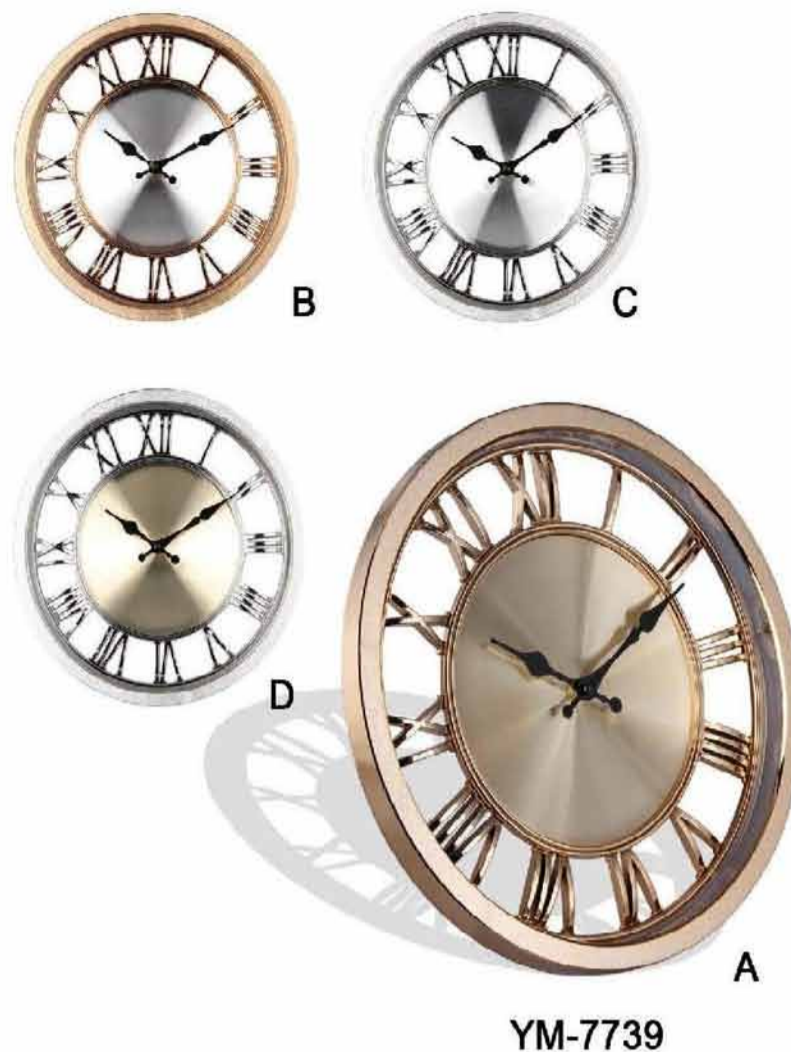

WALL CLOCK & ARTWARE

Fujian Dexiangzhijia Technology Co.,Ltd.

Address: No. 208 East Zaoyuan Road, Caoban Village, Jingcheng Town, Gaoxin District, Zhangzhou, Fujian, China 363601
Tel.: +86 181 0596 2836

Email: business@morningtime.net

Zhangzhou Gaoxin District Yunxishi Technology Co.,Ltd.

Address: No. 208 East Zaoyuan Road, Caoban Village, Jingcheng Town, Gaoxin District, Zhangzhou, Fujian, China 363601
Tel.: +86 181 0596 2836

Website: <http://www.morningtime.net>

Website: <http://yunxishi.1688.com>