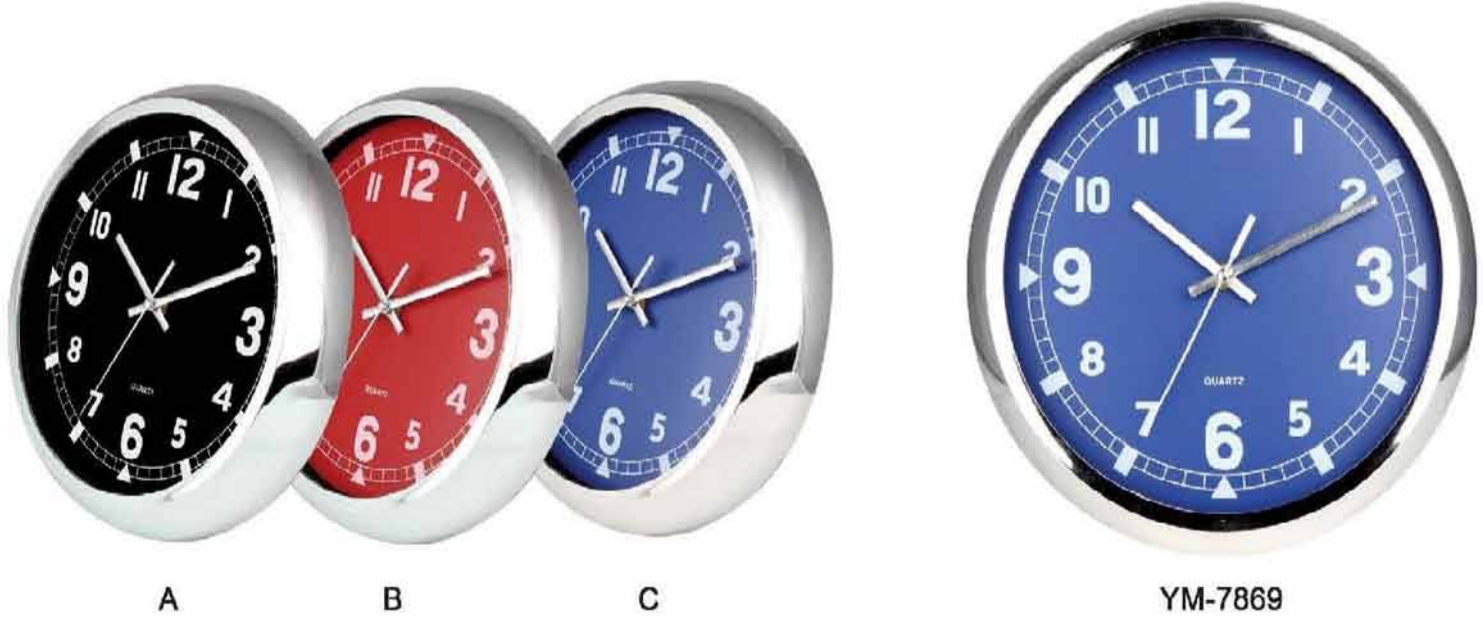

http://www.morningtime.net

http://yunxishi.1688.com

78

YM-7865	SIZE:22.3×22.3×4.4 CM	MEAS:49×47×47CM	PACKING:40PCS/CTN/0.11CBM
10" YM-7866	SIZE:25.4×25.4×4.4CM	MEAS:49×26.7×53CM	PACKING:20PCS/CTN/0.07CBM
12" YM-7867	SIZE:30.5×30.5×4.5CM	MEAS:42×31.8×63CM	PACKING:20PCS/CTN/0.084CBM
YM-7868	SIZE:22.3×22.3×4.4 CM	MEAS:49×47×47CM	PACKING:40PCS/CTN/0.11CBM
YM-7869	SIZE:28×28×4.6CM	MEAS:51×29.3×29.8CM	PACKING:10PCS/CTN/0.047CBM