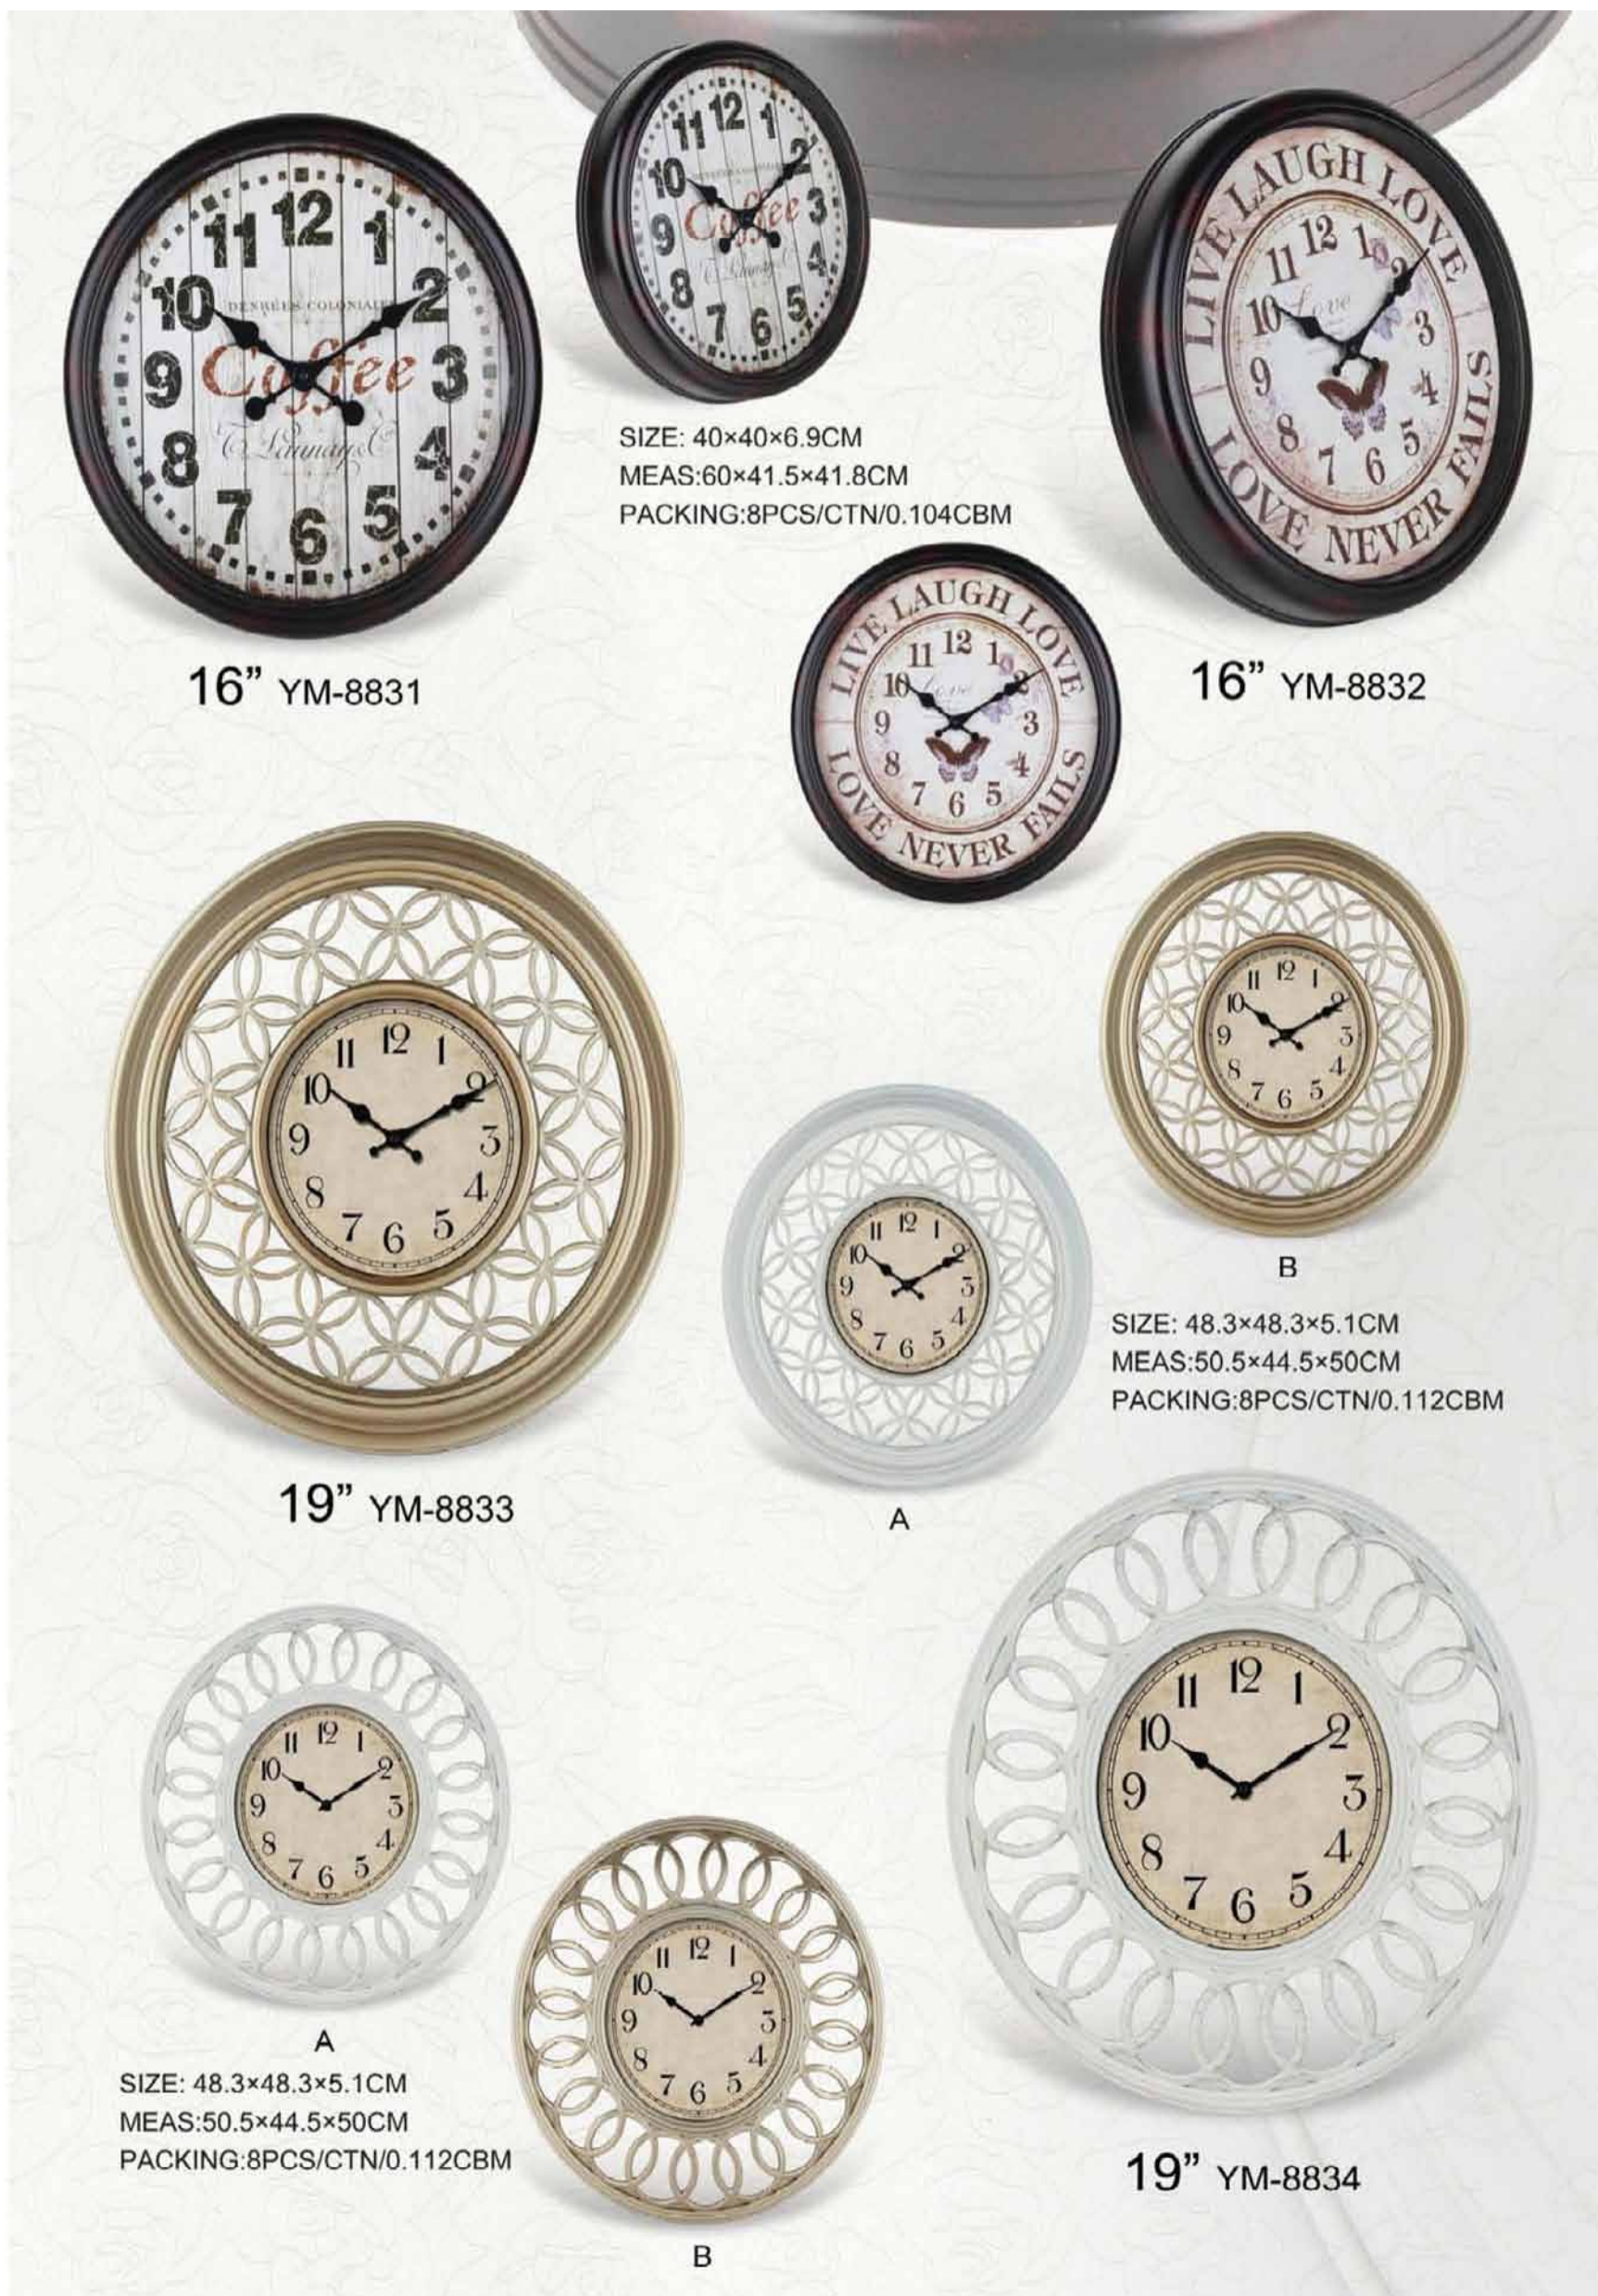

16" YM-8830

WALL CLOCK & ARTWARE

Fujian Dexiangzhijia Technology Co.,Ltd.

Address: No. 208 East Zaoyuan Road, Caoban Village, Jingcheng Town, Gaoxin District, Zhangzhou, Fujian, China 363601

Tel.: +86 181 0596 2836

Email: business@morningtime.net

Zhangzhou Gaoxin District Yunxishi Technology Co.,Ltd.

<http://www.morningtime.net>

<http://yunxishi.1688.com>

SIZE: 40×40×6.9CM
MEAS:60×41.5×41.8CM
PACKING:8PCS/CTN/0.104CBM

16" YM-8831

16" YM-8832

19" YM-8833

SIZE: 48.3×48.3×5.1CM
MEAS:50.5×44.5×50CM
PACKING:8PCS/CTN/0.112CBM

SIZE: 48.3×48.3×5.1CM
MEAS:50.5×44.5×50CM
PACKING:8PCS/CTN/0.112CBM

19" YM-8834

Attention: Sample image is for reference only, kindly take real sample as standard.