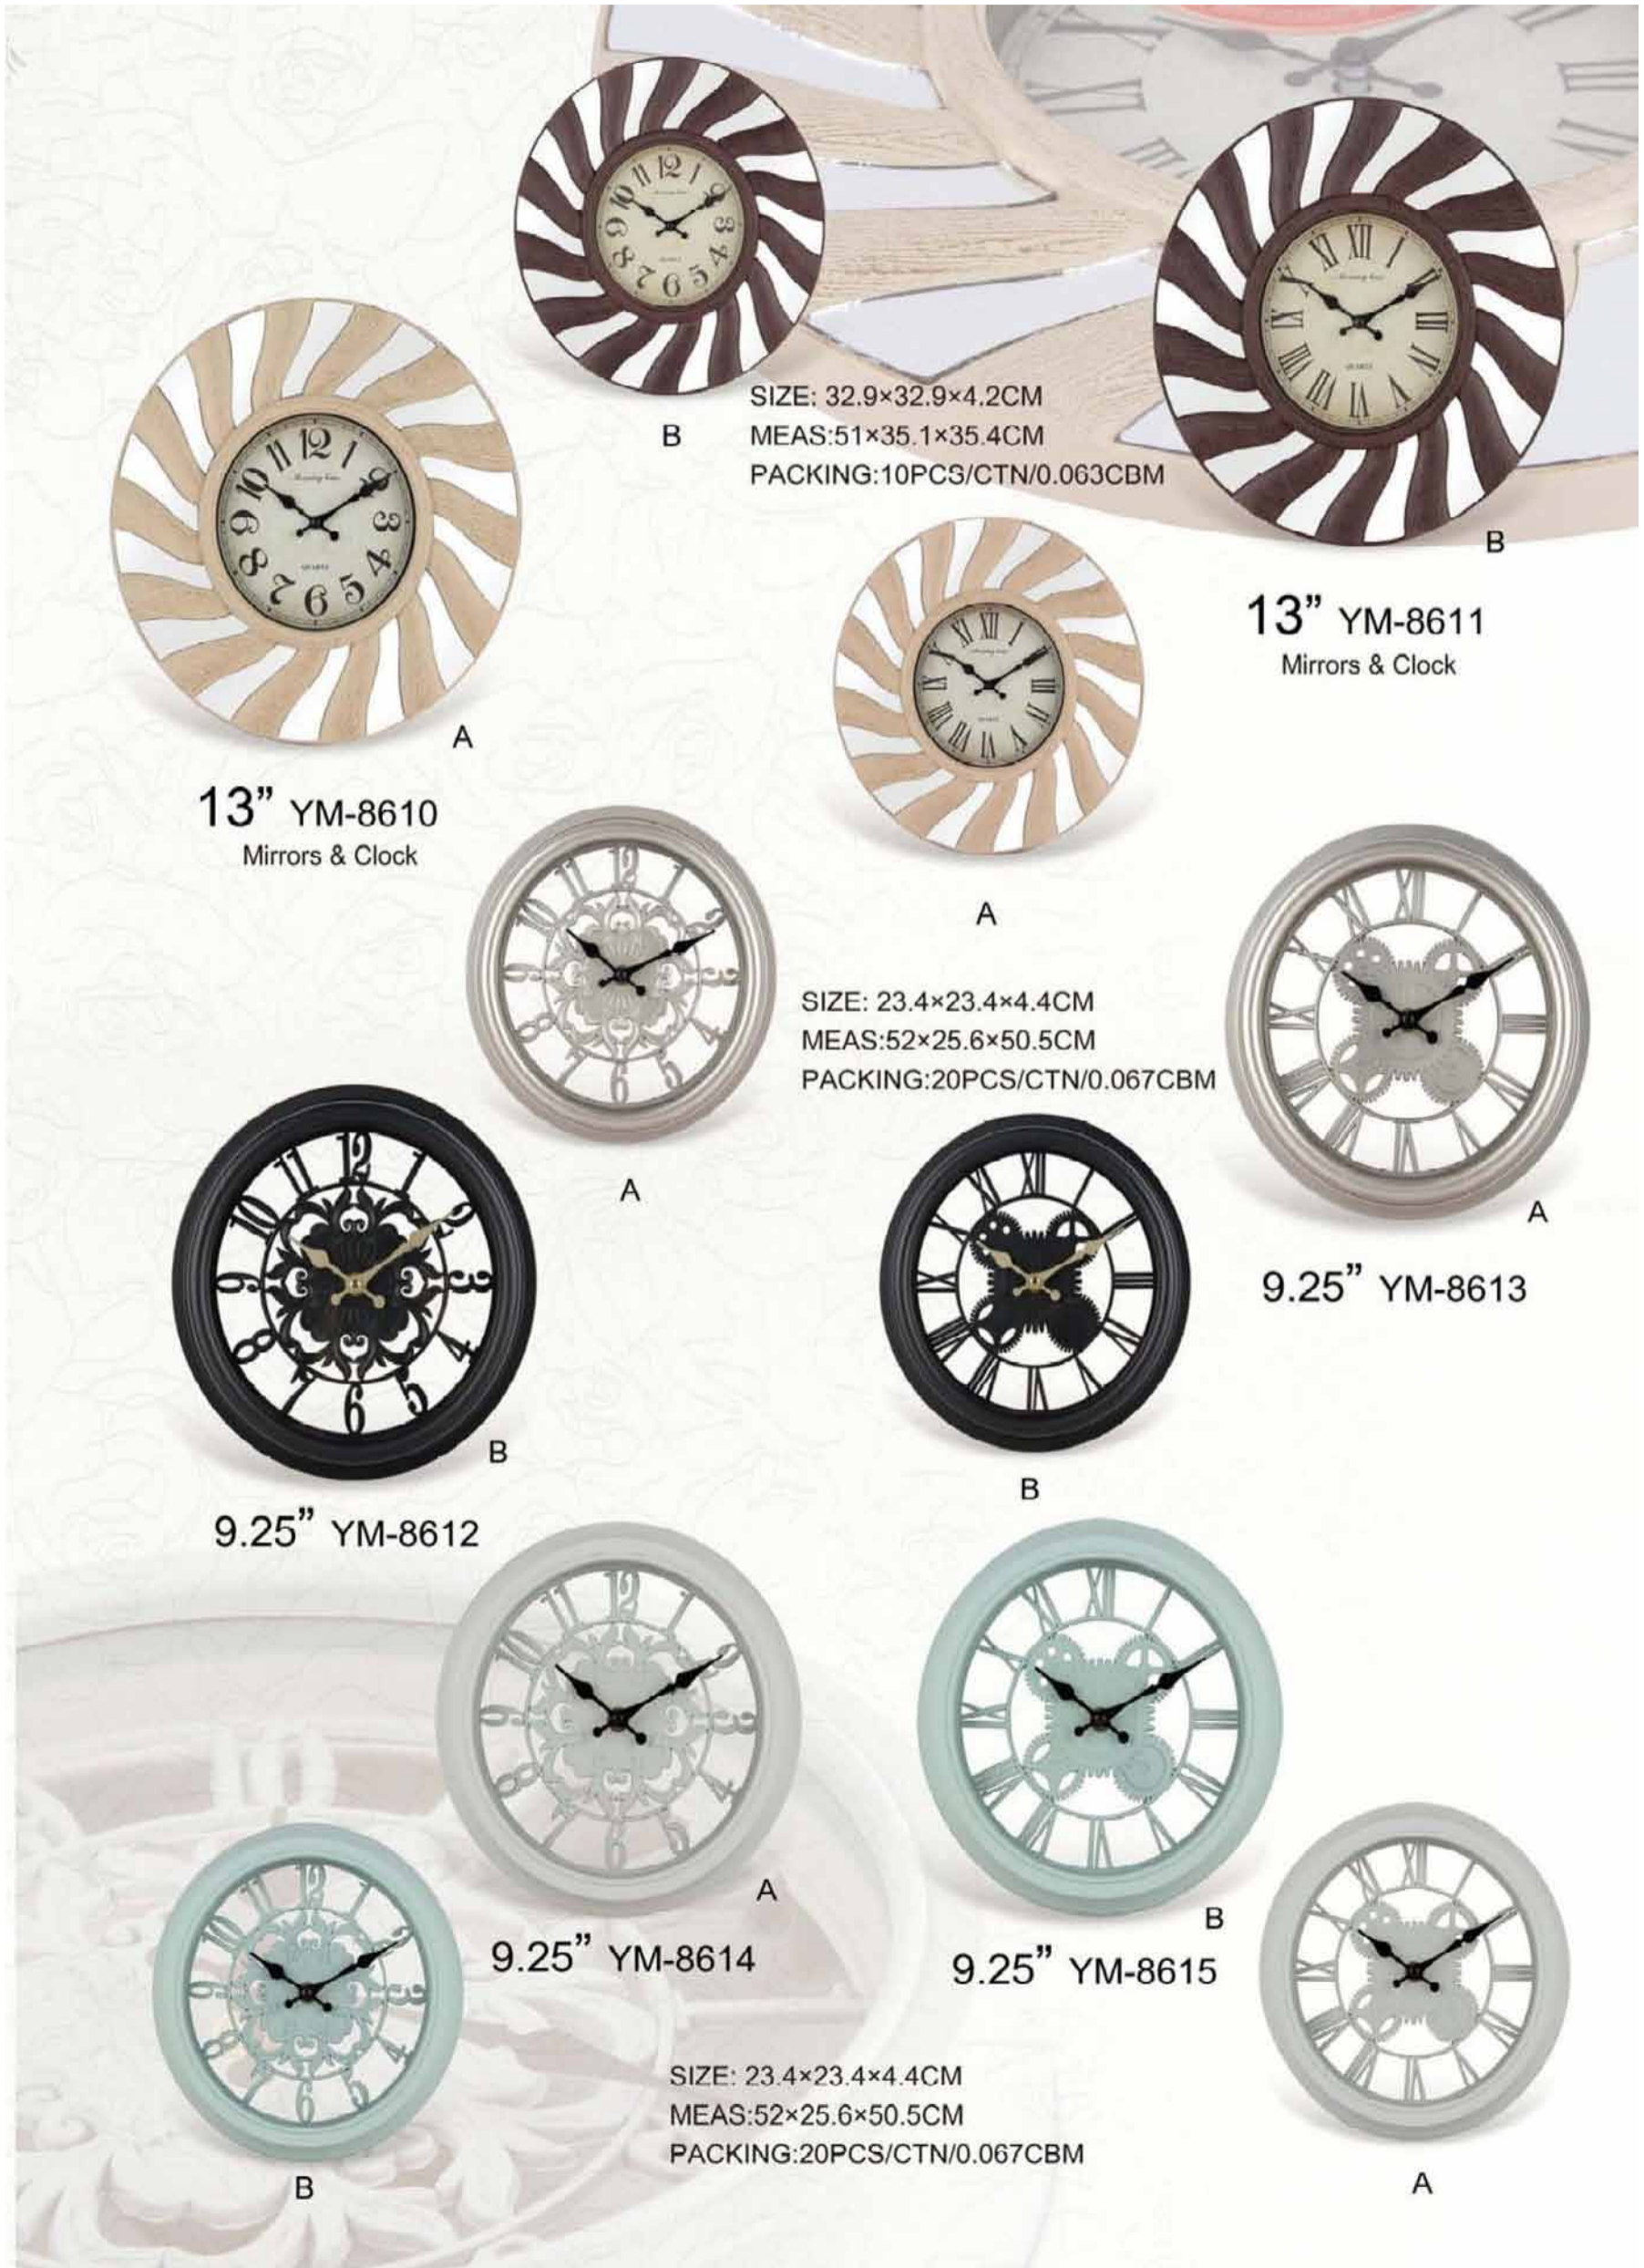

WALL CLOCK & ARTWARE

Fujian Dexiangzhijia Technology Co.,Ltd.

Address: No. 208 East Zaoyuan Road, Caoban Village, Jingcheng Town, Gaoxin District, Zhangzhou, Fujian, China 363601

Tel.: +86 181 0596 2836

Email: business@morningtime.net

Zhangzhou Gaoxin District Yunxishi Technology Co.,Ltd.

<http://www.morningtime.net>

<http://yunxishi.1688.com>

Attention: Sample image is for reference only, kindly take real sample as standard.