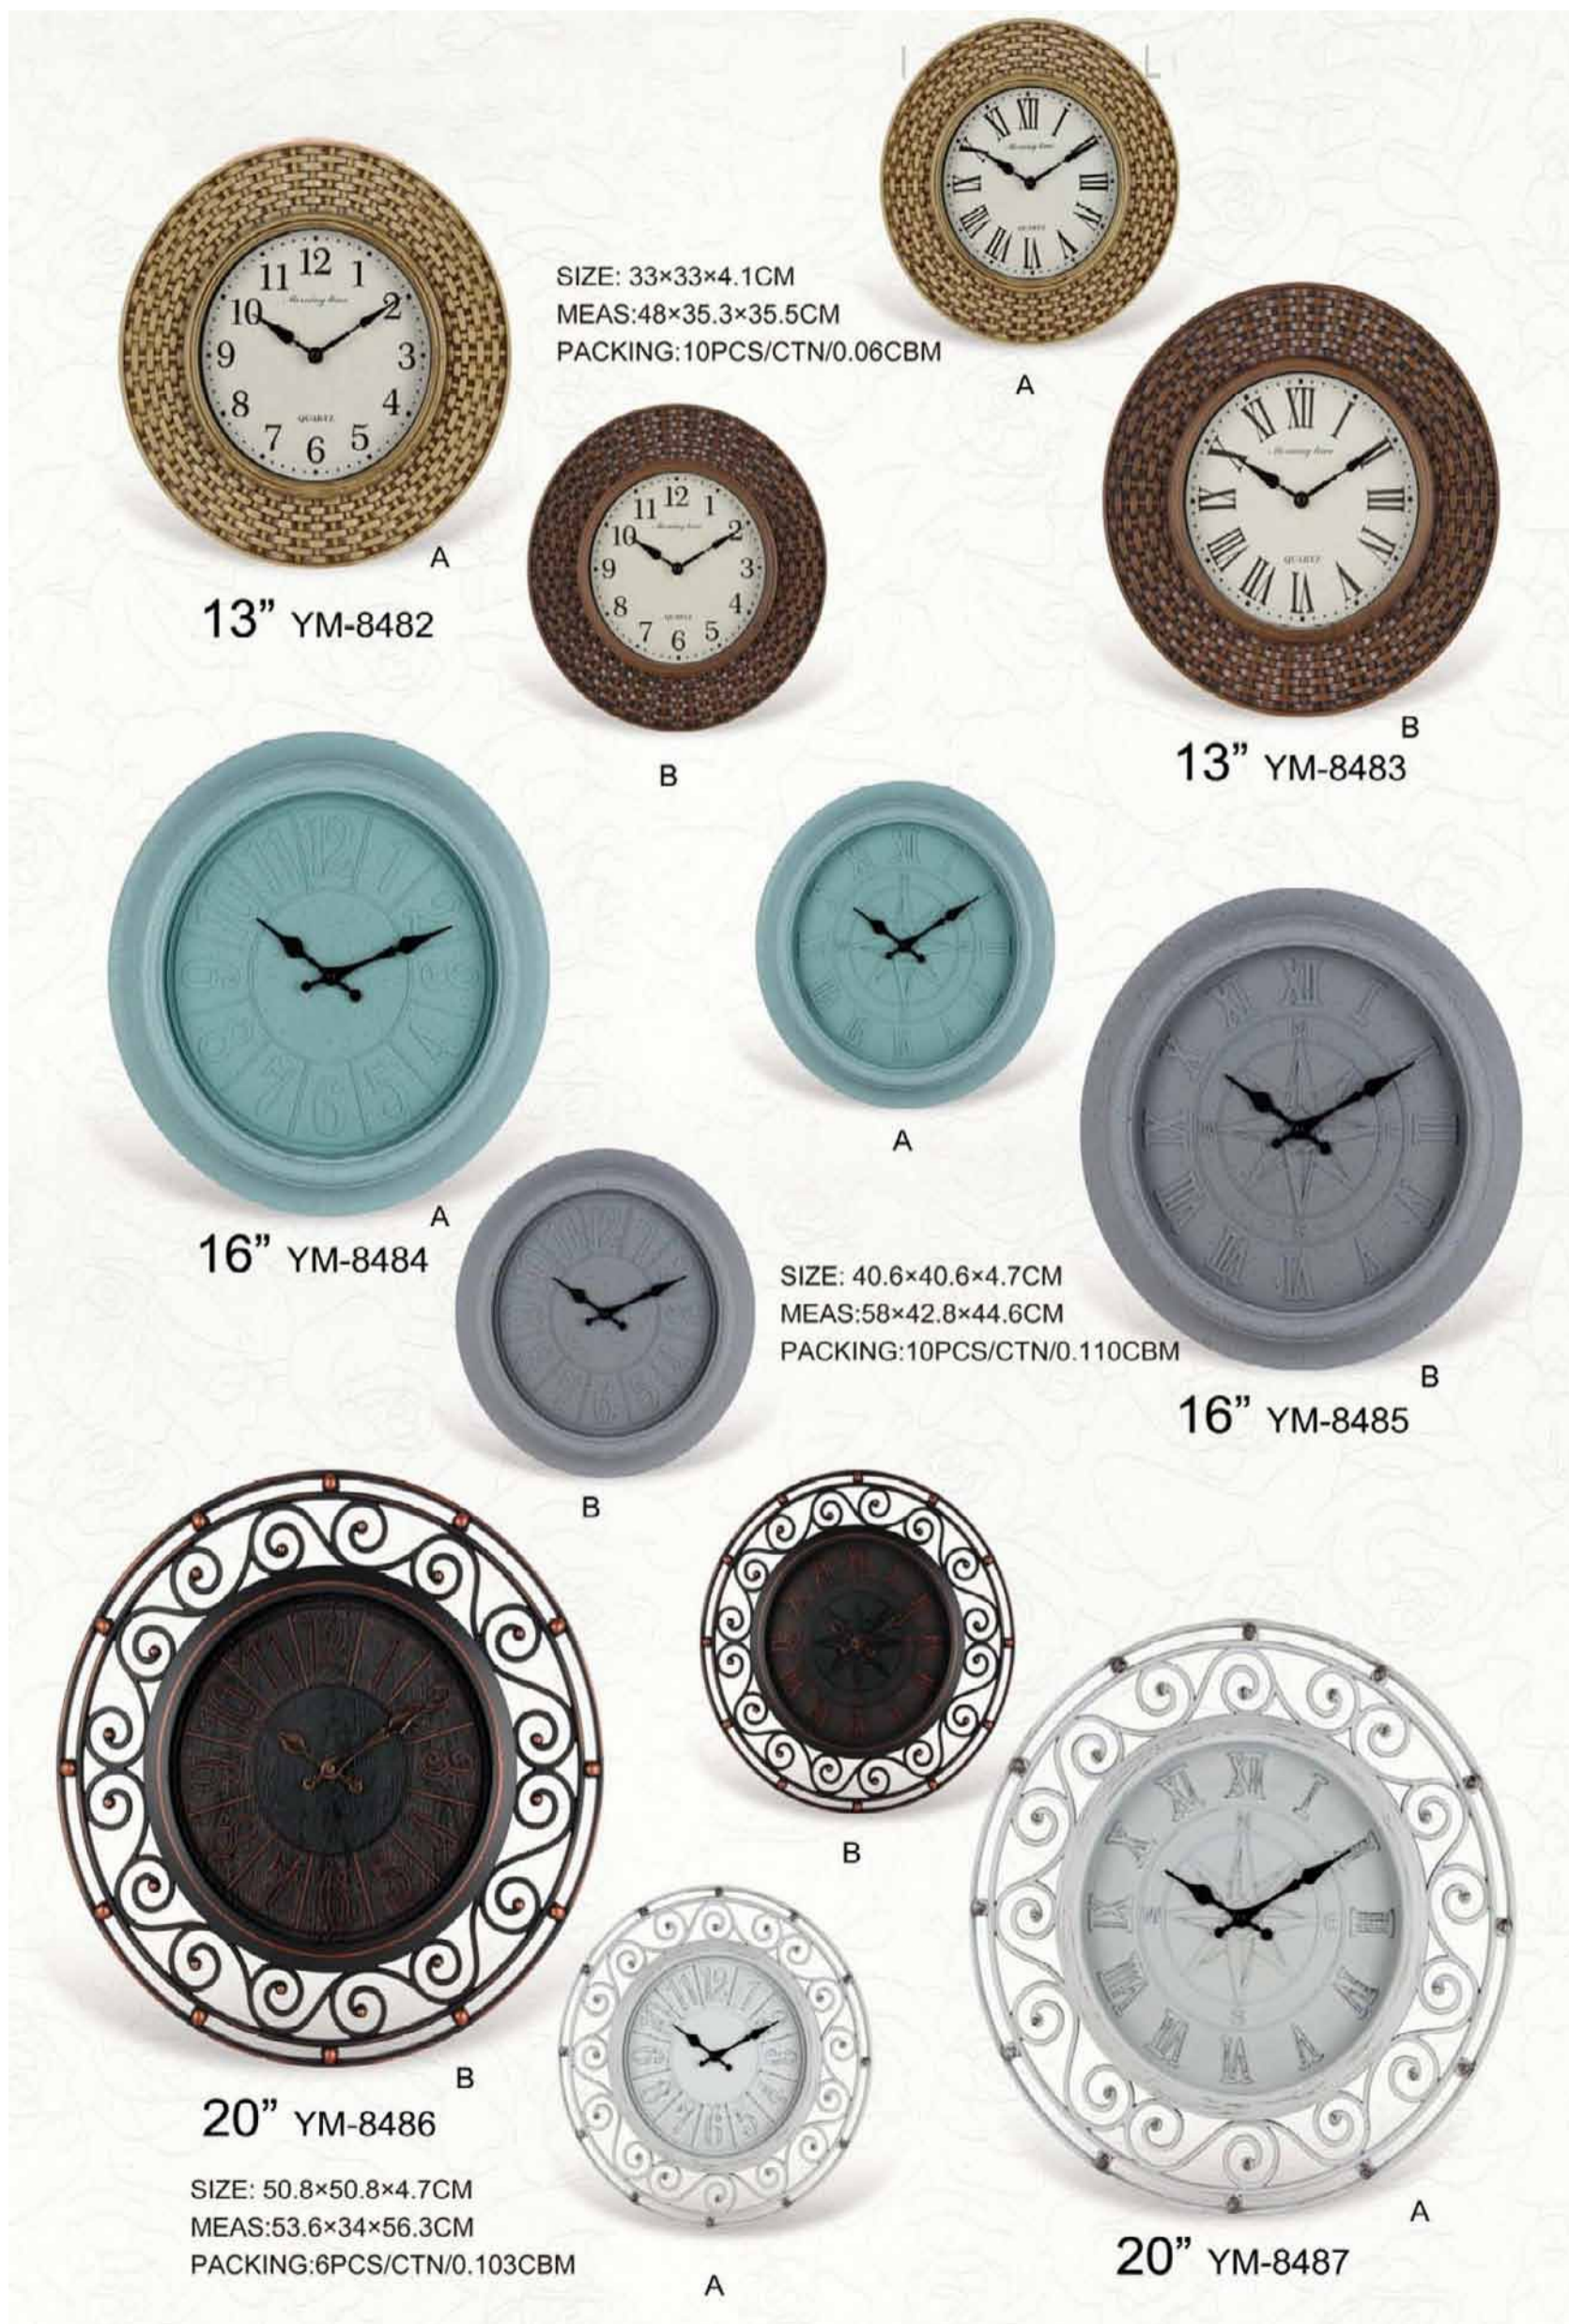

Zhangzhou Gaoxin District Yunxishi Technology Co.,Ltd.

<http://www.morningtime.net>

<http://yunxishi.1688.com>

Attention: Sample image is for reference only, kindly take real sample as standard.

WALL CLOCK & ARTWARE