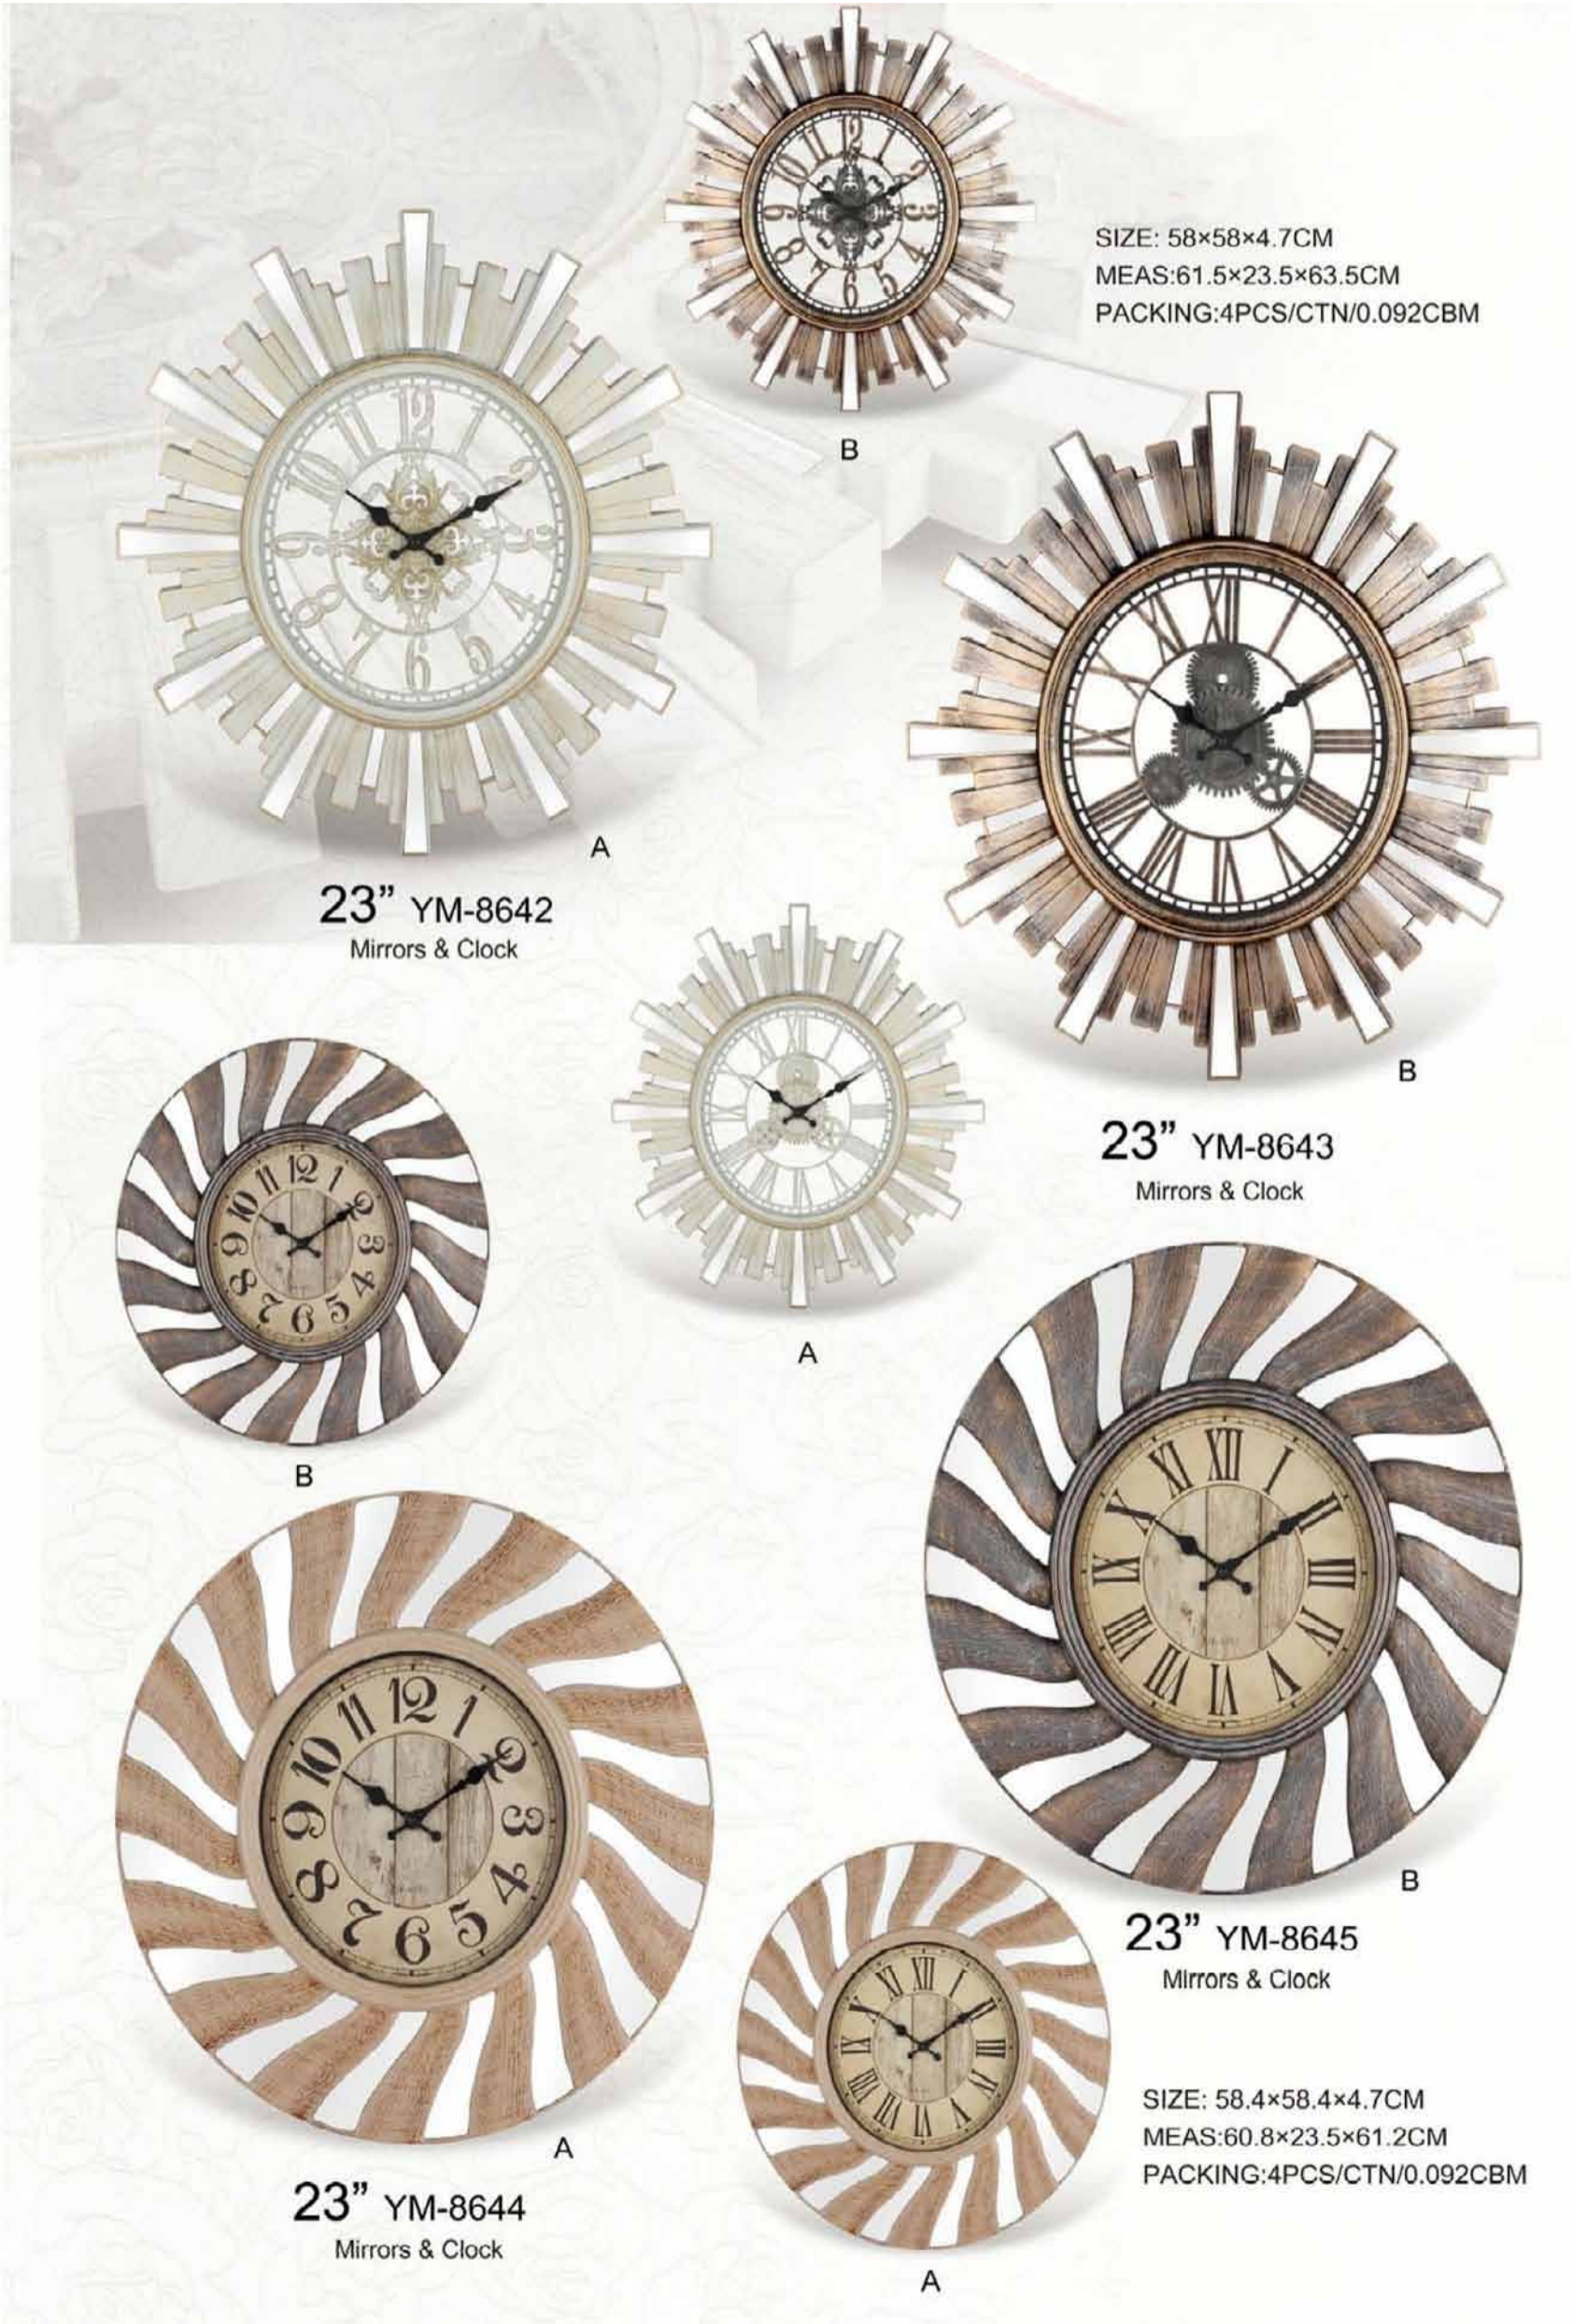

WALL CLOCK & ARTWARE

Fujian Dexiangzhijia Technology Co.,Ltd.

Address: No. 208 East Zaoyuan Road, Caoban Village, Jingcheng Town, Gaoxin District, Zhangzhou, Fujian, China 363601

Tel.: +86 181 0596 2836

Email: business@morningtime.net

Zhangzhou Gaoxin District Yunxishi Technology Co.,Ltd.

<http://www.morningtime.net>

<http://yunxishi.1688.com>

Attention: Sample image is for reference only, kindly take real sample as standard.