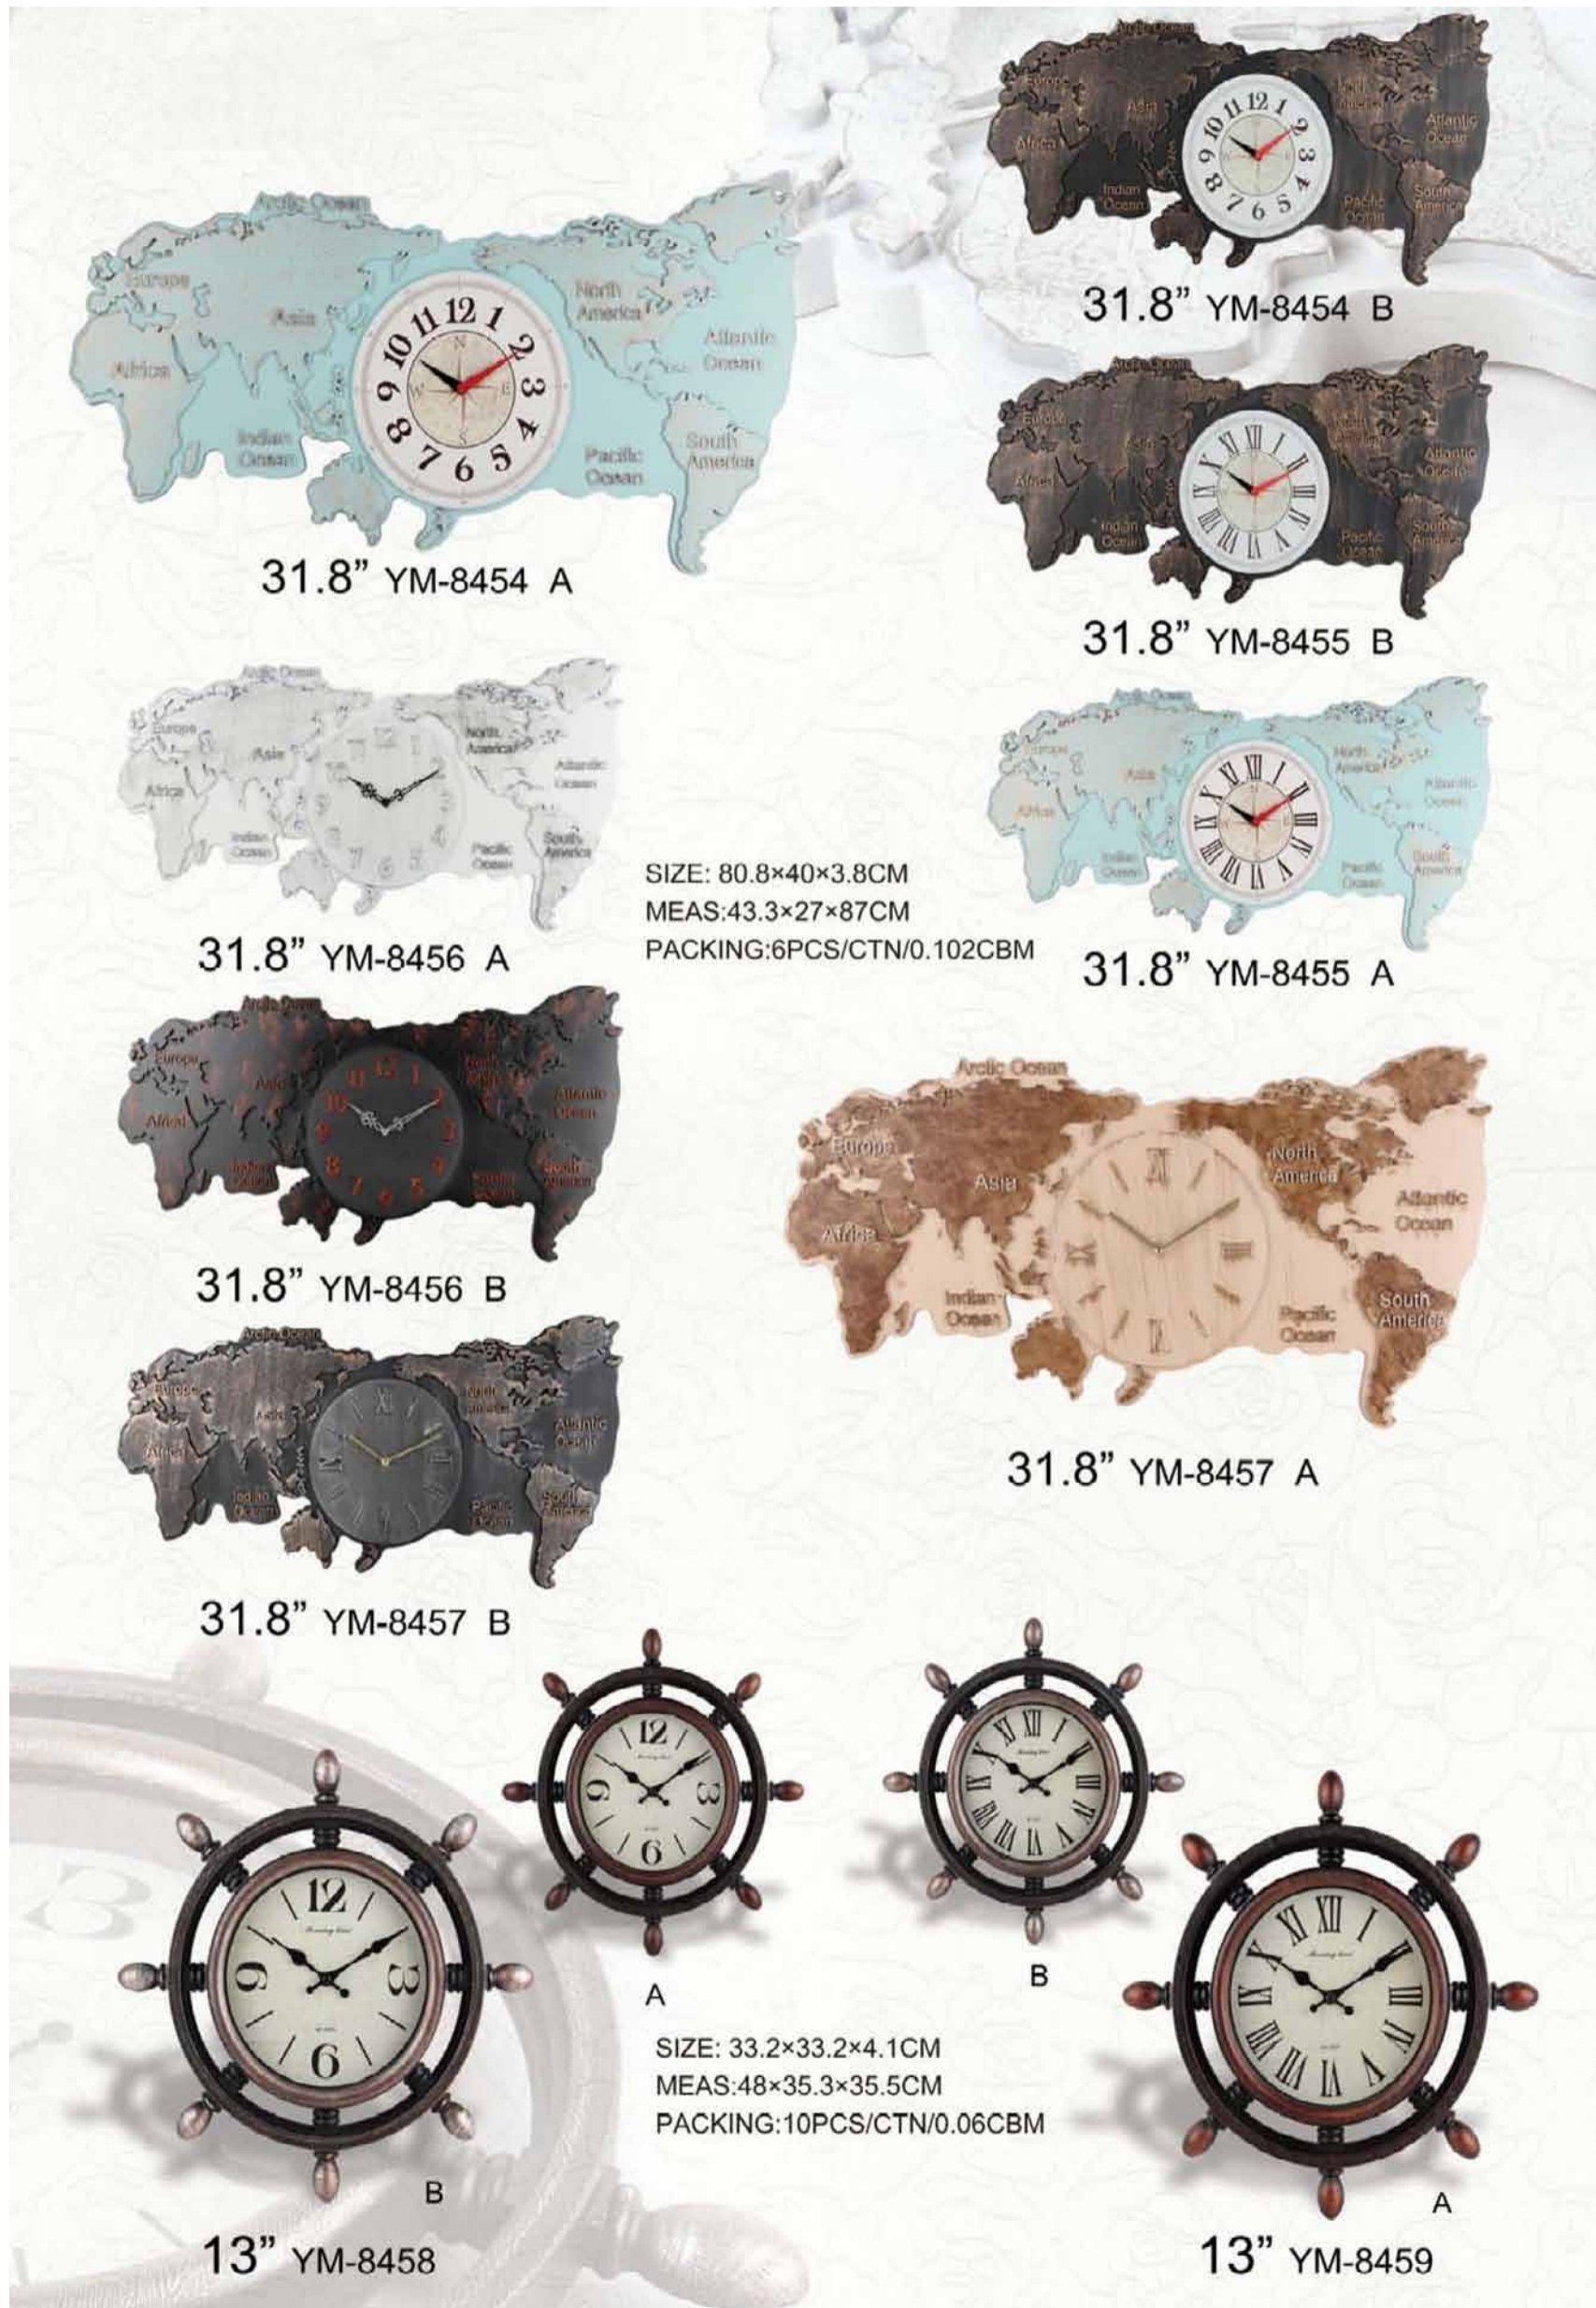

Attention:Sample image is for reference only,kindly take real sample as standard.

WALL CLOCK & ARTWARE

Fujian Dexiangzhijia Technology Co.,Ltd.

Address: No. 208 East Zaoyuan Road, Caoban Village, Jingcheng Town, Gaoxin District, Zhangzhou, Fujian, China 363601