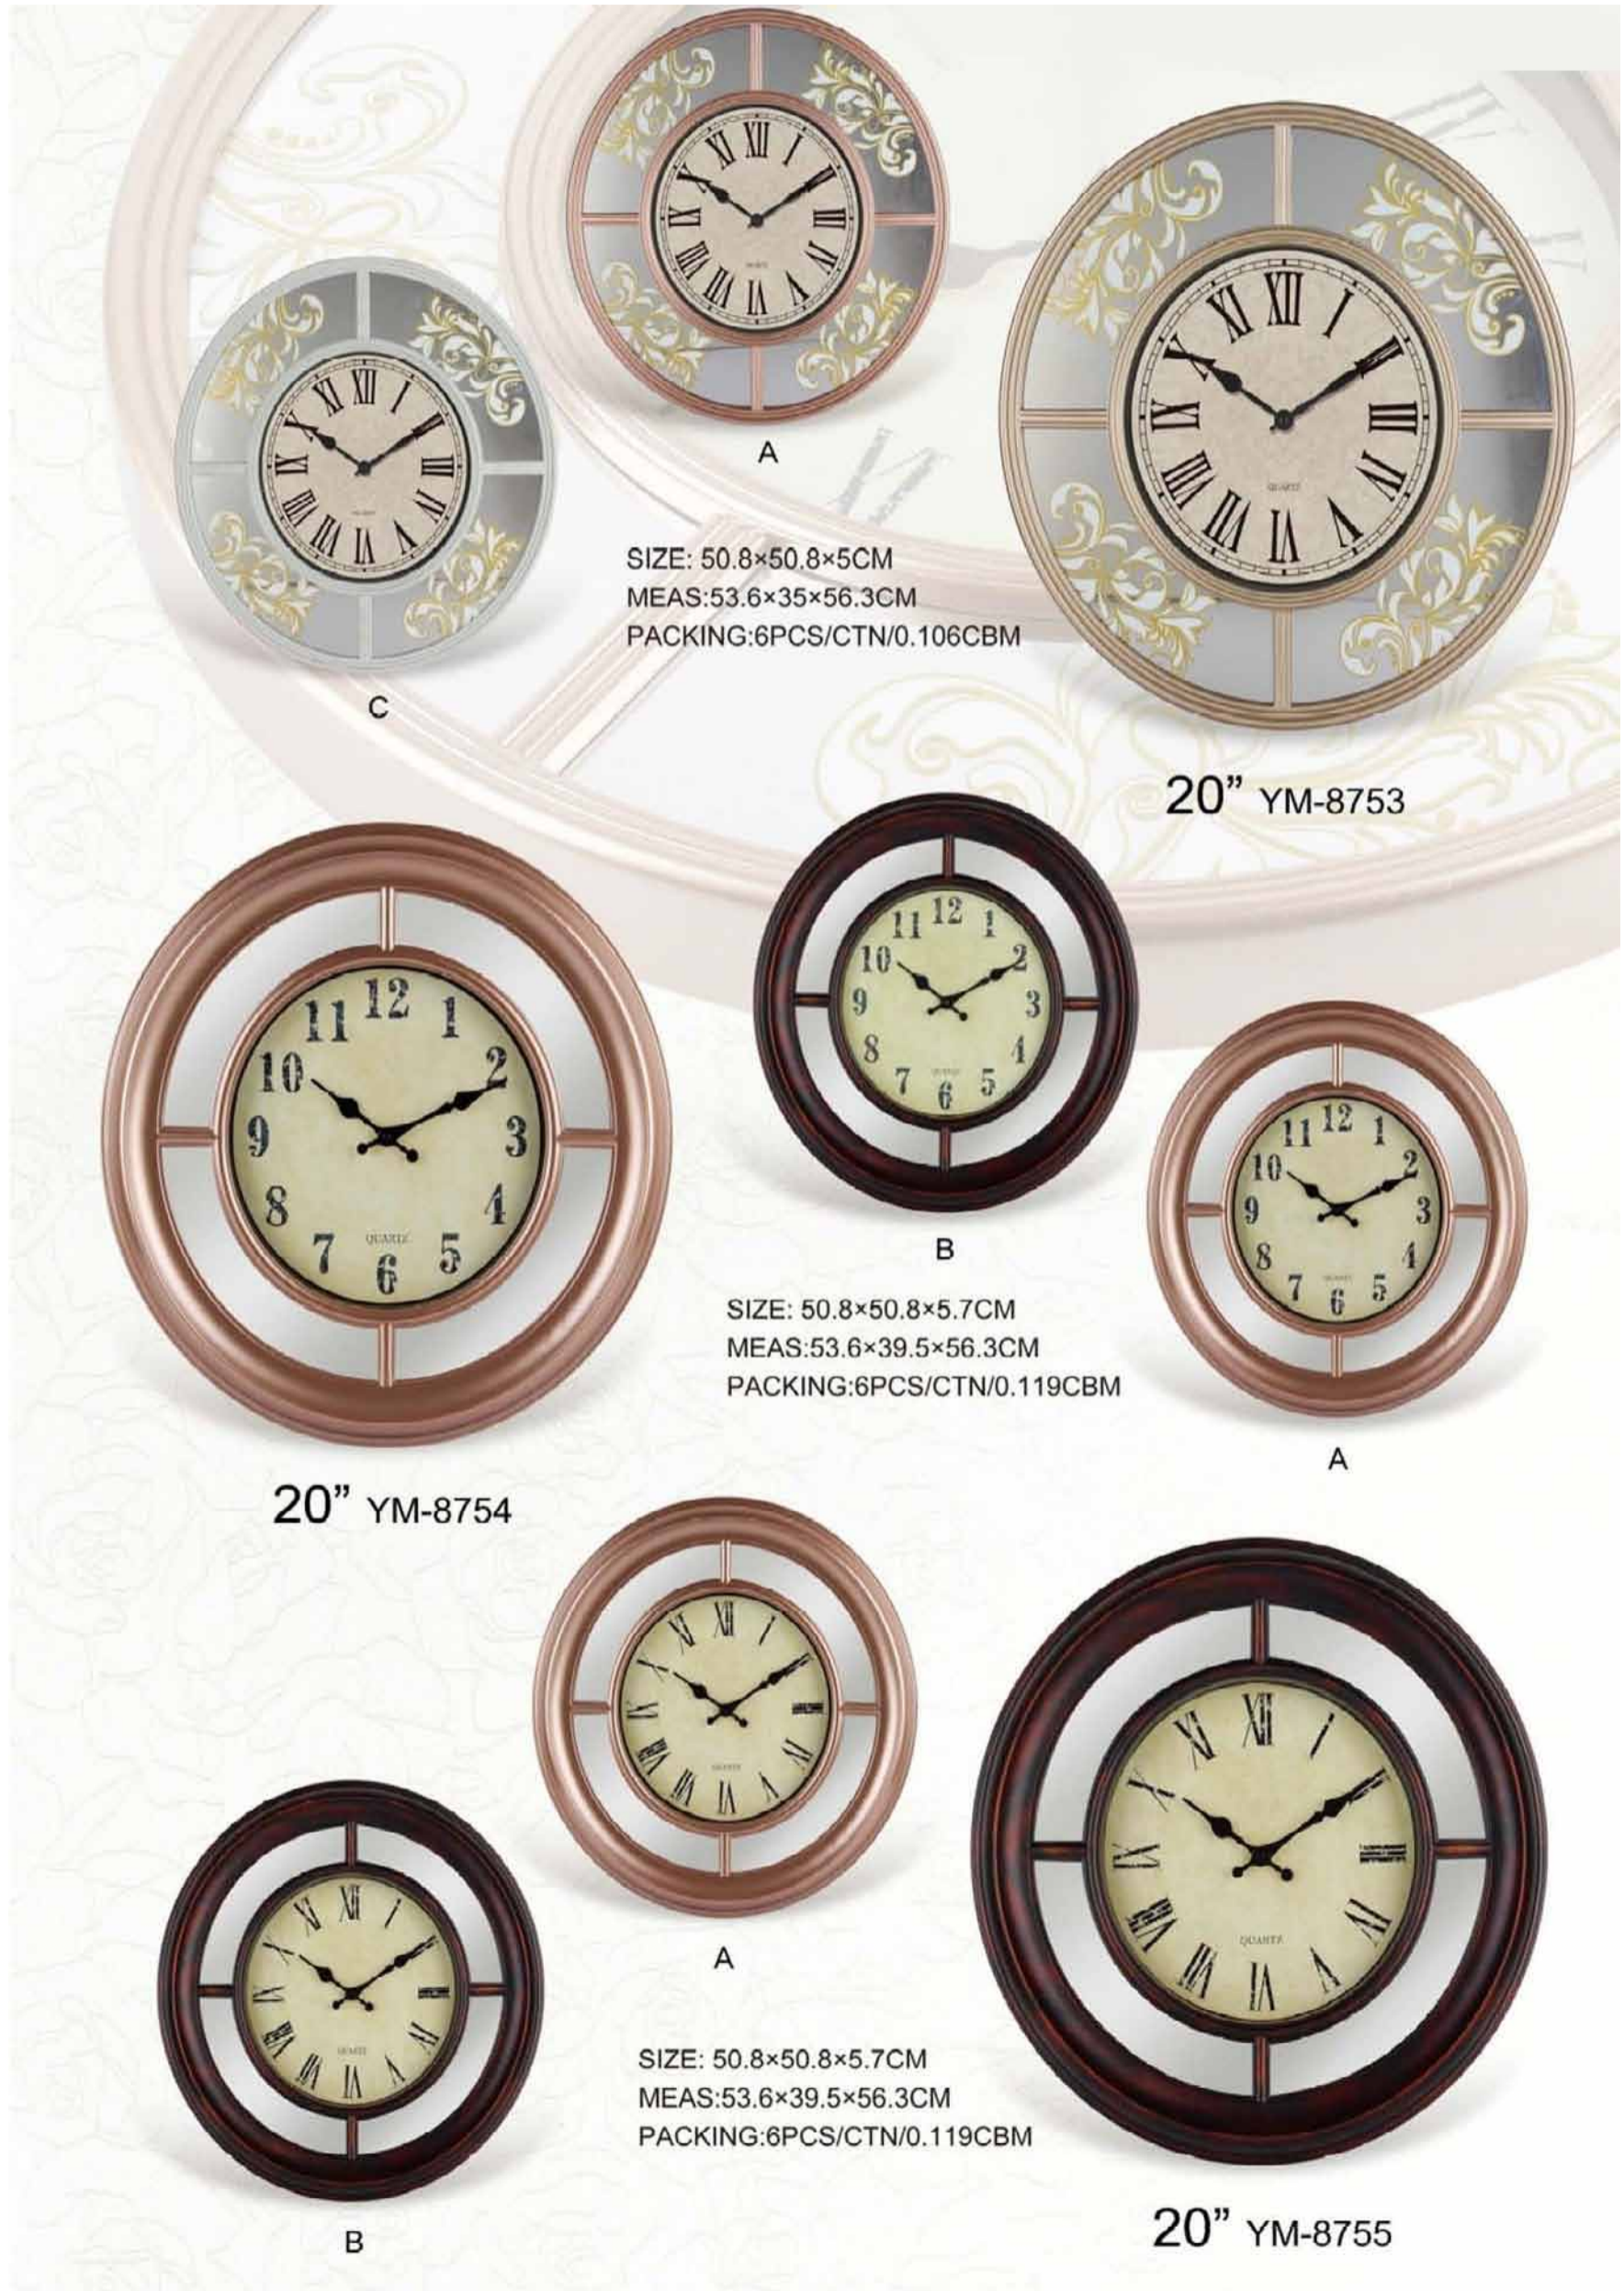

WALL CLOCK & ARTWARE

Fujian Dexiangzhijia Technology Co.,Ltd.

Address: No. 208 East Zaoyuan Road, Caoban Village, Jingcheng Town, Gaoxin District, Zhangzhou, Fujian, China 363601

Tel.: +86 181 0596 2836

Email: business@morningtime.net

Zhangzhou Gaoxin District Yunxishi Technology Co.,Ltd.

Address: No. 208 East Zaoyuan Road, Caoban Village, Jingcheng Town, Gaoxin District, Zhangzhou, Fujian, China 363601

http://www.morningtime.net

http://yunxishi.1688.com

Attention: Sample image is for reference only, kindly take real sample as standard.