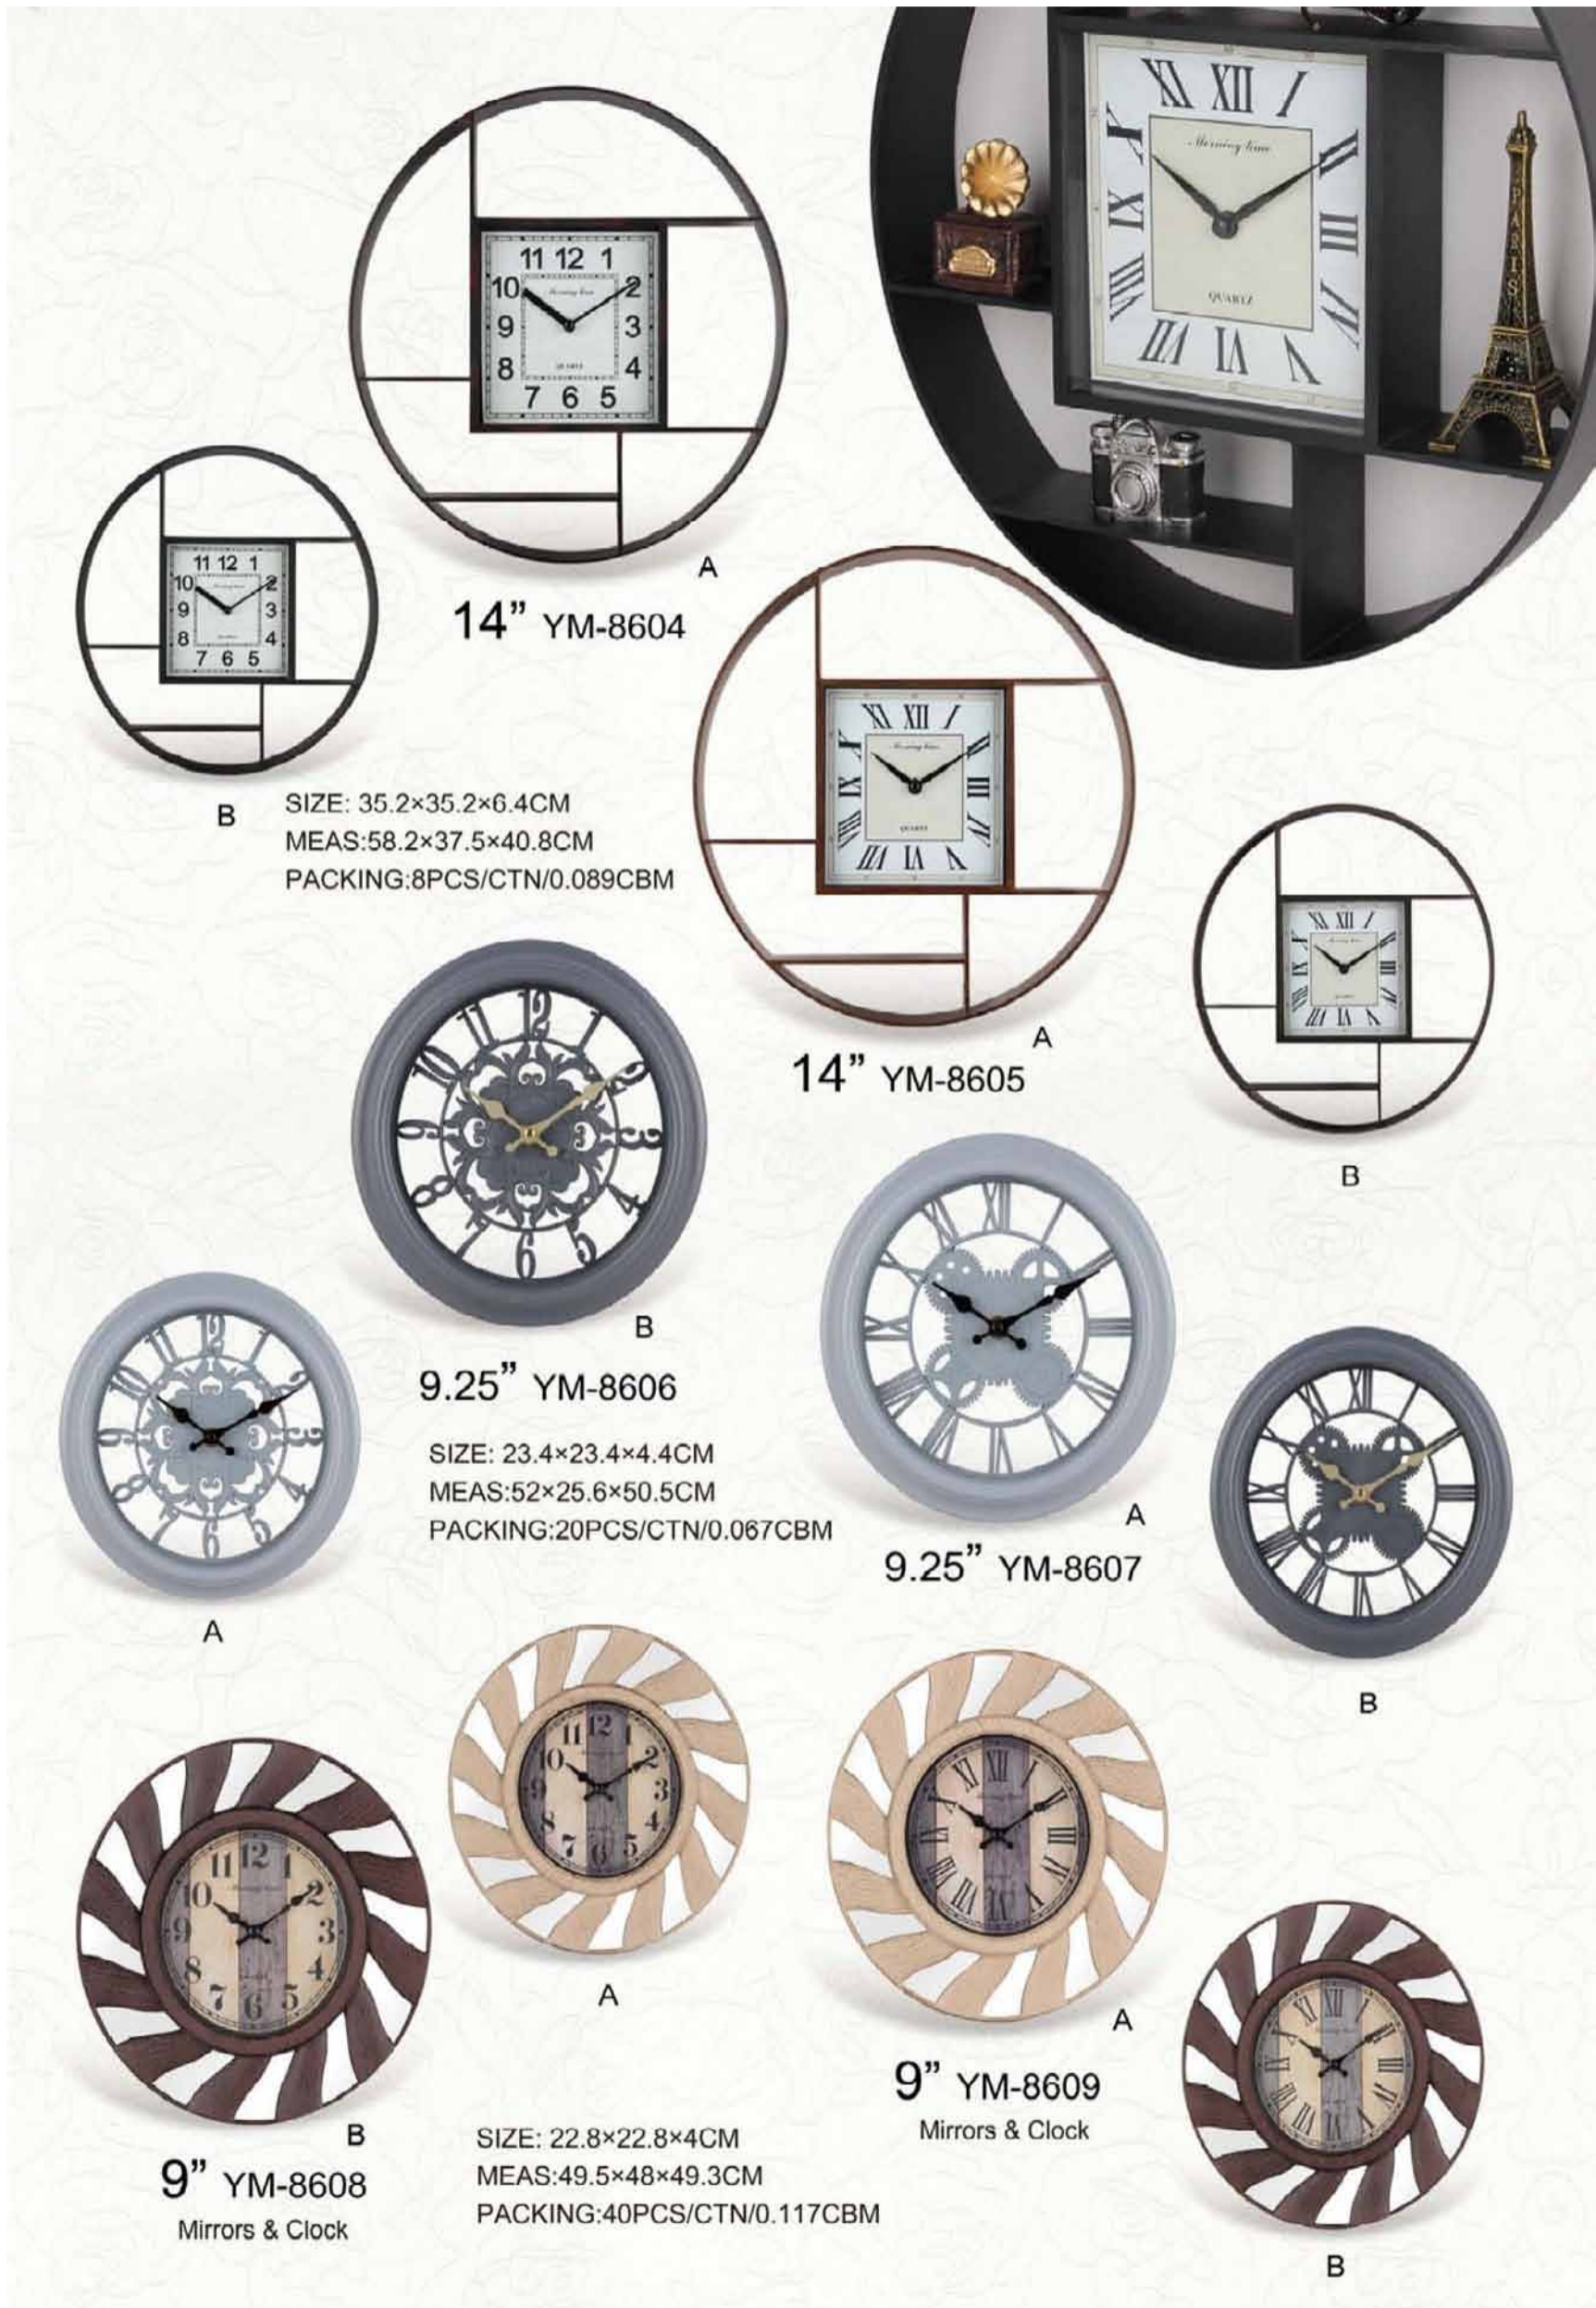

WALL CLOCK & ARTWARE

Fujian Dexiangzhijia Technology Co.,Ltd.

Address: No. 208 East Zaoyuan Road, Caoban Village, Jingcheng Town, Gaoxin District, Zhangzhou, Fujian, China 363601

Tel.: +86 181 0596 2836

Email: business@morningtime.net

Zhangzhou Gaoxin District Yunxishi Technology Co.,Ltd.

<http://www.morningtime.net>

<http://yunxishi.1688.com>

14" YM-8604
A
B
SIZE: 35.2×35.2×6.4CM
MEAS: 58.2×37.5×40.8CM
PACKING: 8PCS/CTN/0.089CBM

14" YM-8605
A
B

9.25" YM-8606
A
B
SIZE: 23.4×23.4×4.4CM
MEAS: 52×25.6×50.5CM
PACKING: 20PCS/CTN/0.067CBM

9.25" YM-8607
A
B

9" YM-8608
A
B
Mirrors & Clock

9" YM-8609
A
B
Mirrors & Clock
SIZE: 22.8×22.8×4CM
MEAS: 49.5×48×49.3CM
PACKING: 40PCS/CTN/0.117CBM

Attention: Sample image is for reference only, kindly take real sample as standard.